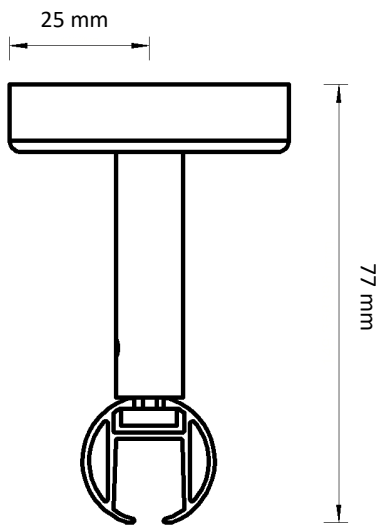

CRS Wall Bracket 8 cm

CRS Ceiling Suspension Bracket 5 cm