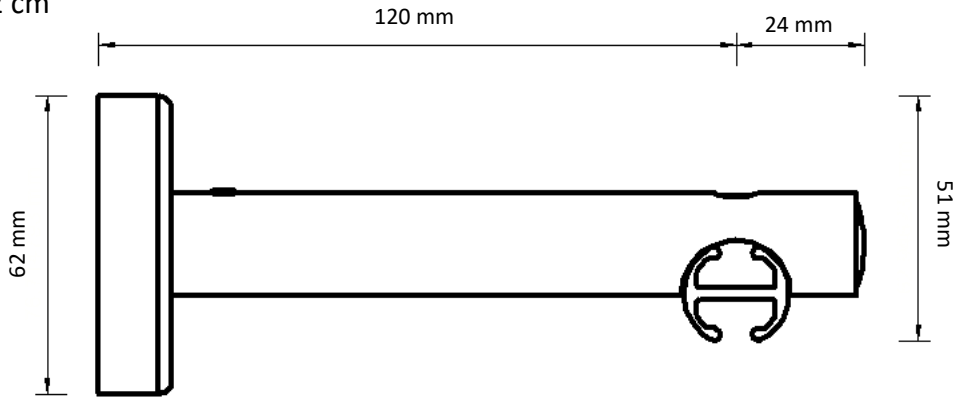

**20 mm**

Dimensions illustrated:

- Height from bottom of carrier hole to bottom of track
- Height of bracket
- Length from back of bracket to centre of track
- Length from centre of track to front of bracket
- Height from bottom of track to top of bracket

CRS Ceiling Bracket

CRS Ceiling Bracket with Hole

CRS Ceiling Suspension Bracket 5 cm

CRS Ceiling Suspension Bracket 10 cm

CRS Wall Bracket 8 cm

CRS Wall Bracket 12 cm

CRS Wall Bracket 16 cm

CRS Wall Bracket Double

**28 mm**

Dimensions illustrated:

- Height from bottom of carrier hole to bottom of track
- Height of bracket
- Length from back of bracket to centre of track
- Length from centre of track to front of bracket
- Height from bottom of track to top of bracket

 <p>Easyfold</p> <p>19 mm</p>	 <p>Ripple 100</p> <p>10 mm</p>	 <p>Easyflex</p> <p>22 mm</p>	 <p>Easysnap</p> <p>22 mm</p>	 <p>Standard</p> <p>9 mm</p>
---	--	--	--	---

CRS Ceiling Bracket

CRS Ceiling Bracket with Hole