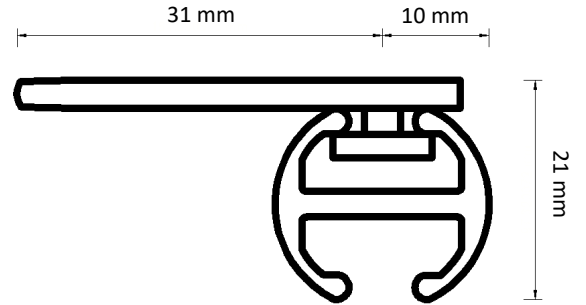

**20 mm**

Dimensions illustrated:

- Height from bottom of carrier hole to bottom of track
- Height of bracket
- Length from back of bracket to centre of track
- Length from centre of track to front of bracket
- Height from bottom of track to top of bracket

CRS Ceiling Bracket

CRS Ceiling Bracket with Hole

CRS Ceiling Suspension Bracket 5 cm

CRS Ceiling Suspension Bracket 10 cm

CRS Wall Bracket 8 cm

CRS Wall Bracket 12 cm

CRS Wall Bracket 16 cm

CRS Wall Bracket Double

**28 mm**

Dimensions illustrated:

- Height from bottom of carrier hole to bottom of track
- Height of bracket
- Length from back of bracket to centre of track
- Length from centre of track to front of bracket
- Height from bottom of track to top of bracket

 <p>Easyfold</p> <p>19 mm</p>	 <p>Ripple 100</p> <p>10 mm</p>	 <p>Easyflex</p> <p>22 mm</p>	 <p>Easysnap</p> <p>22 mm</p>	 <p>Standard</p> <p>9 mm</p>
---	--	--	--	---

CRS Ceiling Bracket

CRS Ceiling Bracket with Hole