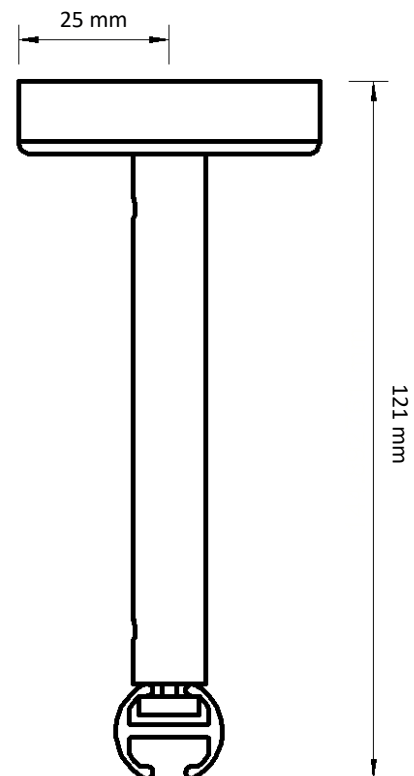

**20 mm**

Dimensions illustrated:

- Height from bottom of carrier hole to bottom of track
- Height of bracket
- Length from back of bracket to centre of track
- Length from centre of track to front of bracket
- Height from bottom of track to top of bracket

CRS Ceiling Bracket

CRS Ceiling Bracket with Hole

CRS Ceiling Suspension Bracket 5 cm

CRS Ceiling Suspension Bracket 10 cm

CRS Wall Bracket 8 cm

CRS Wall Bracket 12 cm

CRS Wall Bracket 16 cm

CRS Wall Bracket Double

**28 mm**

Dimensions illustrated:

- Height from bottom of carrier hole to bottom of track
- Height of bracket
- Length from back of bracket to centre of track
- Length from centre of track to front of bracket
- Height from bottom of track to top of bracket

 <p>Easyfold</p> <p>19 mm</p>	 <p>Ripple 100</p> <p>10 mm</p>	 <p>Easyflex</p> <p>22 mm</p>	 <p>Easysnap</p> <p>22 mm</p>	 <p>Standard</p> <p>9 mm</p>
---	--	--	--	---

CRS Ceiling Bracket

CRS Ceiling Bracket with Hole