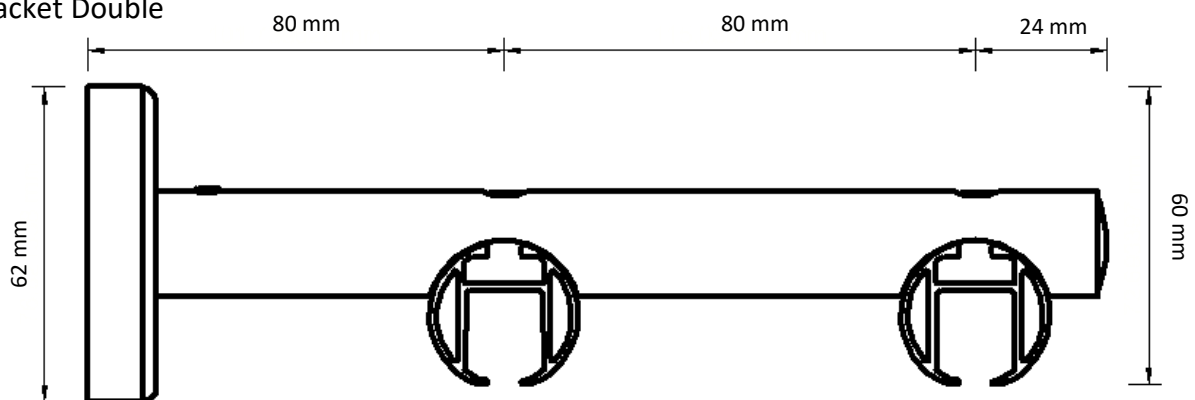

**20 mm**

Dimensions illustrated:

- Height from bottom of carrier hole to bottom of track
- Height of bracket
- Length from back of bracket to centre of track
- Length from centre of track to front of bracket
- Height from bottom of track to top of bracket

**28 mm**

Dimensions illustrated:

- Height from bottom of carrier hole to bottom of track
- Height of bracket
- Length from back of bracket to centre of track
- Length from centre of track to front of bracket
- Height from bottom of track to top of bracket

 <p>Easyfold</p> <p>19 mm</p>	 <p>Ripple 100</p> <p>10 mm</p>	 <p>Easyflex</p> <p>22 mm</p>	 <p>Easysnap</p> <p>22 mm</p>	 <p>Standard</p> <p>9 mm</p>
---	--	--	--	---

CRS Ceiling Bracket

CRS Ceiling Bracket with Hole

CRS Ceiling Suspension Bracket 5 cm

CRS Ceiling Suspension Bracket 10 cm

CRS Wall Bracket 8 cm

CRS Wall Bracket 12 cm

CRS Wall Bracket 16 cm

CRS Wall Bracket Double

CRS Wall Bracket Double 20/28 mm