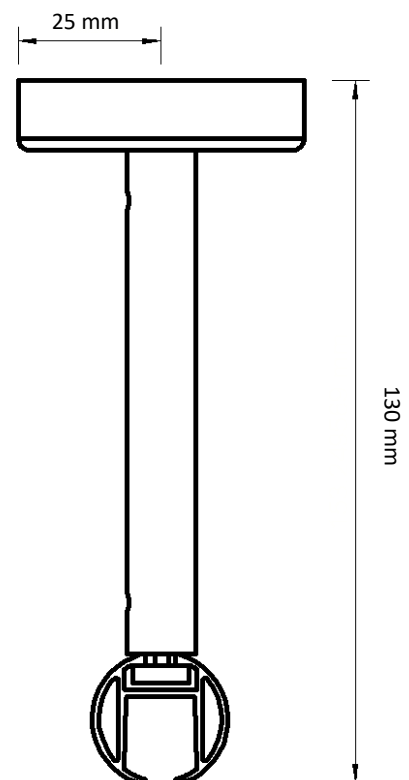

CRS Ceiling Suspension Bracket 10 cm