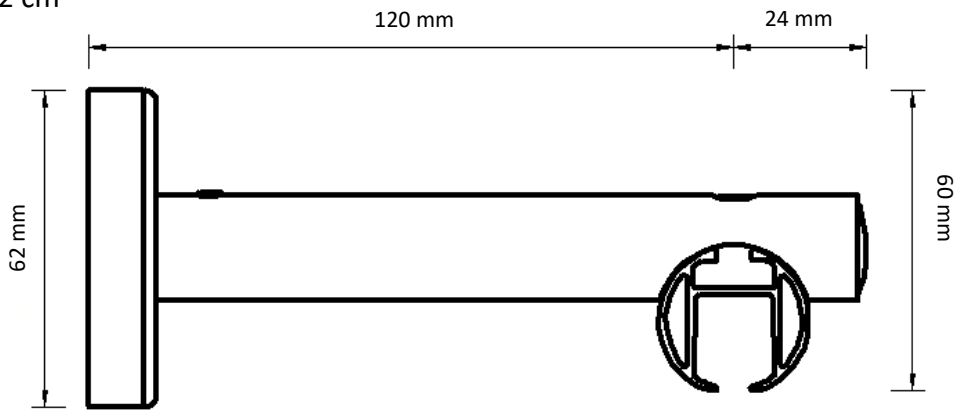

**20 mm**

Dimensions illustrated:

- Height from bottom of carrier hole to bottom of track
- Height of bracket
- Length from back of bracket to centre of track
- Length from centre of track to front of bracket
- Height from bottom of track to top of bracket

**28 mm**

Dimensions illustrated:

- Height from bottom of carrier hole to bottom of track
- Height of bracket
- Length from back of bracket to centre of track
- Length from centre of track to front of bracket
- Height from bottom of track to top of bracket

 <p>Easyfold</p> <p>19 mm</p>	 <p>Ripple 100</p> <p>10 mm</p>	 <p>Easyflex</p> <p>22 mm</p>	 <p>Easysnap</p> <p>22 mm</p>	 <p>Standard</p> <p>9 mm</p>
---	--	--	--	---

CRS Ceiling Bracket

CRS Ceiling Bracket with Hole

CRS Ceiling Suspension Bracket 5 cm

CRS Ceiling Suspension Bracket 10 cm

CRS Wall Bracket 8 cm

CRS Wall Bracket 12 cm

CRS Wall Bracket 16 cm

CRS Wall Bracket Double

CRS Wall Bracket Double 20/28 mm