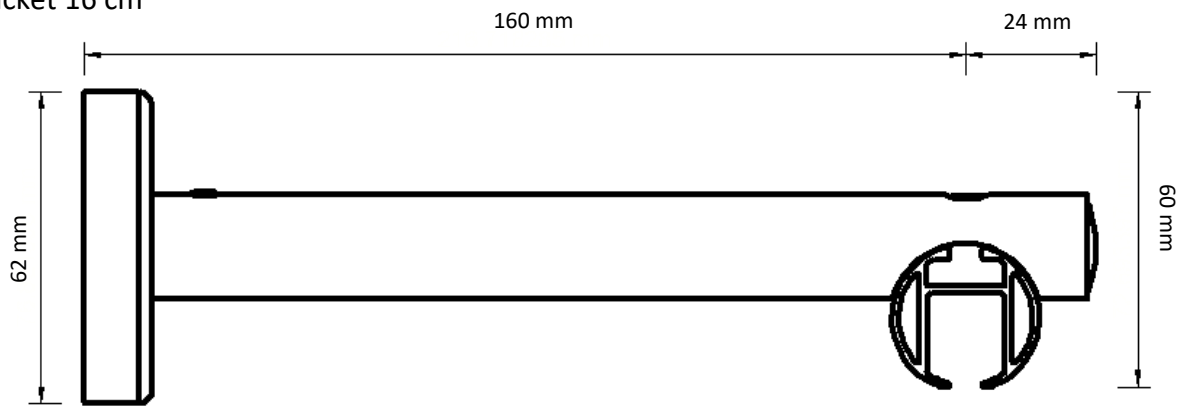

**20 mm**

Dimensions illustrated:

- Height from bottom of carrier hole to bottom of track
- Height of bracket
- Length from back of bracket to centre of track
- Length from centre of track to front of bracket
- Height from bottom of track to top of bracket

**28 mm**

Dimensions illustrated:

- Height from bottom of carrier hole to bottom of track
- Height of bracket
- Length from back of bracket to centre of track
- Length from centre of track to front of bracket
- Height from bottom of track to top of bracket

 <p>Easyfold</p> <p>19 mm</p>	 <p>Ripple 100</p> <p>10 mm</p>	 <p>Easyflex</p> <p>22 mm</p>	 <p>Easysnap</p> <p>22 mm</p>	 <p>Standard</p> <p>9 mm</p>
---	--	--	--	---

CRS Ceiling Bracket

CRS Ceiling Bracket with Hole

CRS Ceiling Suspension Bracket 5 cm

CRS Ceiling Suspension Bracket 10 cm

CRS Wall Bracket 8 cm

CRS Wall Bracket 12 cm

CRS Wall Bracket 16 cm

CRS Wall Bracket Double

CRS Wall Bracket Double 20/28 mm