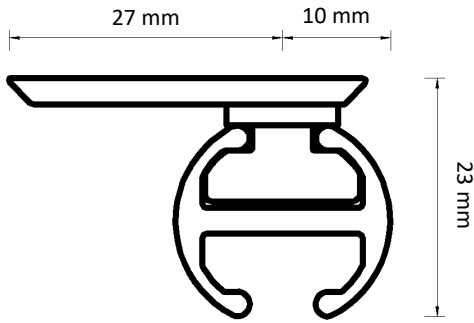

**20 mm**

Dimensions illustrated:

- Height from bottom of carrier hole to bottom of track
- Height of bracket
- Length from back of bracket to centre of track
- Length from centre of track to front of bracket
- Height from bottom of track to top of bracket

CRS Ceiling Bracket

CRS Ceiling Bracket with Hole

CRS Ceiling Suspension Bracket 5 cm

CRS Ceiling Suspension Bracket 10 cm

CRS Wall Bracket 8 cm

CRS Wall Bracket 12 cm

CRS Wall Bracket 16 cm

CRS Wall Bracket Double

**28 mm**

Dimensions illustrated:

- Height from bottom of carrier hole to bottom of track
- Height of bracket
- Length from back of bracket to centre of track
- Length from centre of track to front of bracket
- Height from bottom of track to top of bracket

 <p>Easyfold</p> <p>19 mm</p>	 <p>Ripple 100</p> <p>10 mm</p>	 <p>Easyflex</p> <p>22 mm</p>	 <p>Easysnap</p> <p>22 mm</p>	 <p>Standard</p> <p>9 mm</p>
---	--	--	--	---

CRS Ceiling Bracket

CRS Ceiling Bracket with Hole