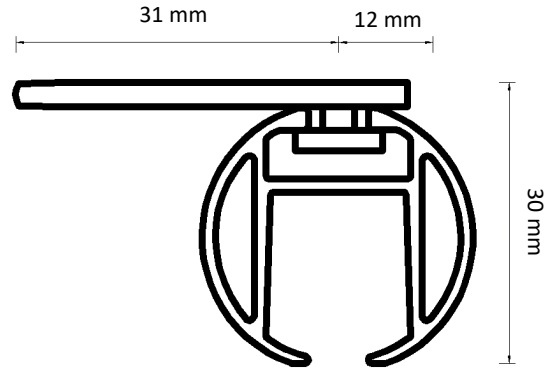

**20 mm**

Dimensions illustrated:

- Height from bottom of carrier hole to bottom of track
- Height of bracket
- Length from back of bracket to centre of track
- Length from centre of track to front of bracket
- Height from bottom of track to top of bracket

CRS Ceiling Bracket

CRS Ceiling Bracket with Hole

CRS Ceiling Suspension Bracket 5 cm

CRS Ceiling Suspension Bracket 10 cm

CRS Wall Bracket 8 cm

CRS Wall Bracket 12 cm

CRS Wall Bracket 16 cm

CRS Wall Bracket Double

**28 mm**

Dimensions illustrated:

- Height from bottom of carrier hole to bottom of track
- Height of bracket
- Length from back of bracket to centre of track
- Length from centre of track to front of bracket
- Height from bottom of track to top of bracket

 <p>Easyfold</p> <p>19 mm</p>	 <p>Ripple 100</p> <p>10 mm</p>	 <p>Easyflex</p> <p>22 mm</p>	 <p>Easysnap</p> <p>22 mm</p>	 <p>Standard</p> <p>9 mm</p>
---	--	--	--	---

CRS Ceiling Bracket

CRS Ceiling Bracket with Hole