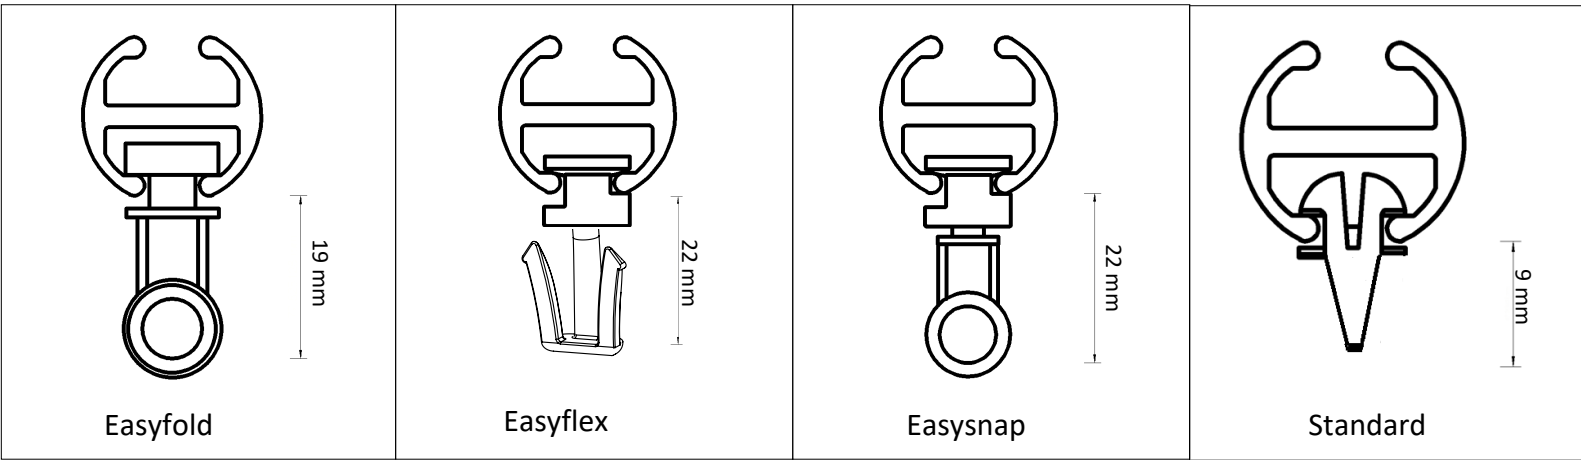

**20 mm**

Dimensions illustrated:

- Height from bottom of carrier hole to bottom of track
- Height of bracket
- Length from back of bracket to centre of track
- Length from centre of track to front of bracket
- Height from bottom of track to top of bracket

CRS Ceiling Bracket

CRS Ceiling Bracket with Hole

CRS Ceiling Suspension Bracket 5 cm

CRS Ceiling Suspension Bracket 10 cm

CRS Wall Bracket 8 cm

CRS Wall Bracket 12 cm

CRS Wall Bracket 16 cm

CRS Wall Bracket Double

**28 mm**

Dimensions illustrated:

- Height from bottom of carrier hole to bottom of track
- Height of bracket
- Length from back of bracket to centre of track
- Length from centre of track to front of bracket
- Height from bottom of track to top of bracket

 <p>Easyfold</p> <p>19 mm</p>	 <p>Ripple 100</p> <p>10 mm</p>	 <p>Easyflex</p> <p>22 mm</p>	 <p>Easysnap</p> <p>22 mm</p>	 <p>Standard</p> <p>9 mm</p>
---	--	--	--	---

CRS Ceiling Bracket

CRS Ceiling Bracket with Hole