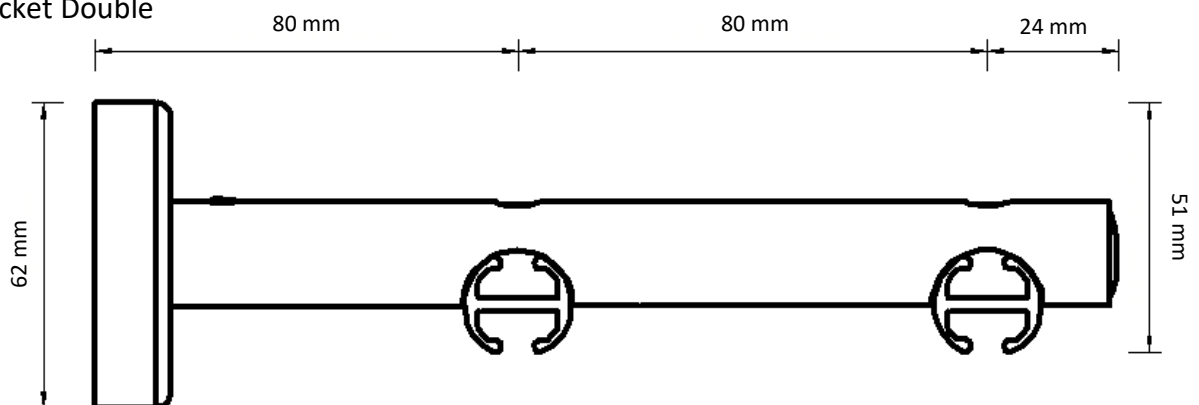

**20 mm**

Dimensions illustrated:

- Height from bottom of carrier hole to bottom of track
- Height of bracket
- Length from back of bracket to centre of track
- Length from centre of track to front of bracket
- Height from bottom of track to top of bracket

CRS Ceiling Bracket

CRS Ceiling Bracket with Hole

CRS Ceiling Suspension Bracket 5 cm

CRS Ceiling Suspension Bracket 10 cm

CRS Wall Bracket 8 cm

CRS Wall Bracket 12 cm

CRS Wall Bracket 16 cm

CRS Wall Bracket Double

**28 mm**

Dimensions illustrated:

- Height from bottom of carrier hole to bottom of track
- Height of bracket
- Length from back of bracket to centre of track
- Length from centre of track to front of bracket
- Height from bottom of track to top of bracket

 <p>Easyfold</p> <p>19 mm</p>	 <p>Ripple 100</p> <p>10 mm</p>	 <p>Easyflex</p> <p>22 mm</p>	 <p>Easysnap</p> <p>22 mm</p>	 <p>Standard</p> <p>9 mm</p>
---	--	--	--	---

CRS Ceiling Bracket

CRS Ceiling Bracket with Hole