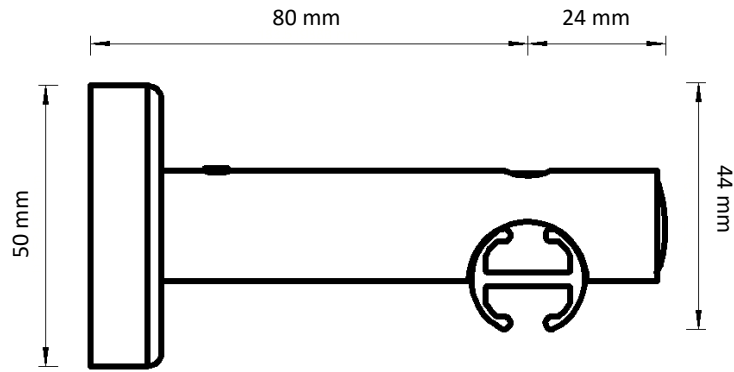

**20 mm**

Dimensions illustrated:

- Height from bottom of carrier hole to bottom of track
- Height of bracket
- Length from back of bracket to centre of track
- Length from centre of track to front of bracket
- Height from bottom of track to top of bracket

CRS Ceiling Bracket

CRS Ceiling Bracket with Hole

CRS Ceiling Suspension Bracket 5 cm

CRS Ceiling Suspension Bracket 10 cm

CRS Wall Bracket 8 cm

CRS Wall Bracket 12 cm

CRS Wall Bracket 16 cm

CRS Wall Bracket Double

**28 mm**

Dimensions illustrated:

- Height from bottom of carrier hole to bottom of track
- Height of bracket
- Length from back of bracket to centre of track
- Length from centre of track to front of bracket
- Height from bottom of track to top of bracket

 <p>Easyfold</p> <p>19 mm</p>	 <p>Ripple 100</p> <p>10 mm</p>	 <p>Easyflex</p> <p>22 mm</p>	 <p>Easysnap</p> <p>22 mm</p>	 <p>Standard</p> <p>9 mm</p>
---	--	--	--	---

CRS Ceiling Bracket

CRS Ceiling Bracket with Hole