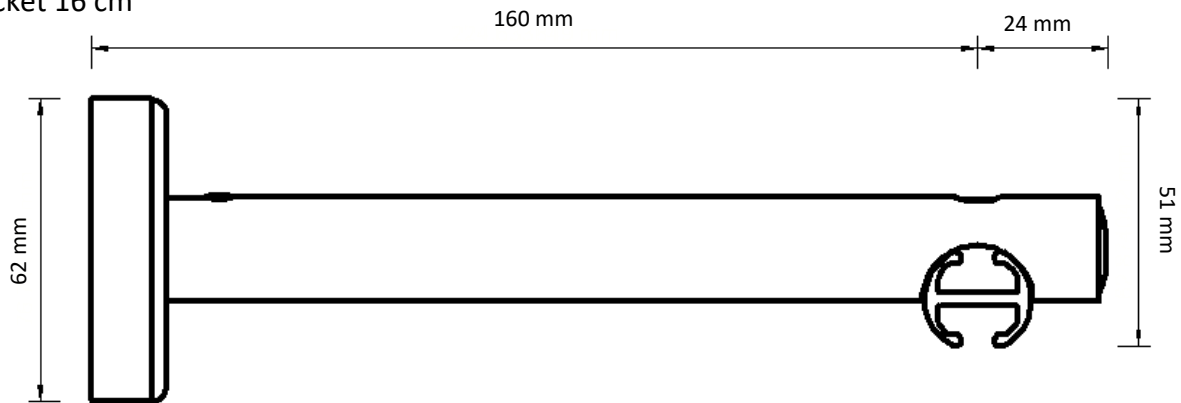

**20 mm**

Dimensions illustrated:

- Height from bottom of carrier hole to bottom of track
- Height of bracket
- Length from back of bracket to centre of track
- Length from centre of track to front of bracket
- Height from bottom of track to top of bracket

CRS Ceiling Bracket

CRS Ceiling Bracket with Hole

CRS Ceiling Suspension Bracket 5 cm

CRS Ceiling Suspension Bracket 10 cm

CRS Wall Bracket 8 cm

CRS Wall Bracket 12 cm

CRS Wall Bracket 16 cm

CRS Wall Bracket Double

**28 mm**

Dimensions illustrated:

- Height from bottom of carrier hole to bottom of track
- Height of bracket
- Length from back of bracket to centre of track
- Length from centre of track to front of bracket
- Height from bottom of track to top of bracket

 <p>Easyfold</p> <p>19 mm</p>	 <p>Ripple 100</p> <p>10 mm</p>	 <p>Easyflex</p> <p>22 mm</p>	 <p>Easysnap</p> <p>22 mm</p>	 <p>Standard</p> <p>9 mm</p>
---	--	--	--	---

CRS Ceiling Bracket

CRS Ceiling Bracket with Hole