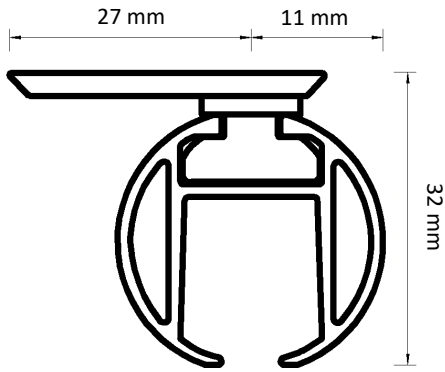

**20 mm**

Dimensions illustrated:

- Height from bottom of carrier hole to bottom of track
- Height of bracket
- Length from back of bracket to centre of track
- Length from centre of track to front of bracket
- Height from bottom of track to top of bracket

CRS Ceiling Bracket

CRS Ceiling Bracket with Hole

CRS Ceiling Suspension Bracket 5 cm

CRS Ceiling Suspension Bracket 10 cm

CRS Wall Bracket 8 cm

CRS Wall Bracket 12 cm

CRS Wall Bracket 16 cm

CRS Wall Bracket Double

**28 mm**

Dimensions illustrated:

- Height from bottom of carrier hole to bottom of track
- Height of bracket
- Length from back of bracket to centre of track
- Length from centre of track to front of bracket
- Height from bottom of track to top of bracket

 <p>Easyfold</p> <p>19 mm</p>	 <p>Ripple 100</p> <p>10 mm</p>	 <p>Easyflex</p> <p>22 mm</p>	 <p>Easysnap</p> <p>22 mm</p>	 <p>Standard</p> <p>9 mm</p>
---	--	--	--	---

CRS Ceiling Bracket

CRS Ceiling Bracket with Hole