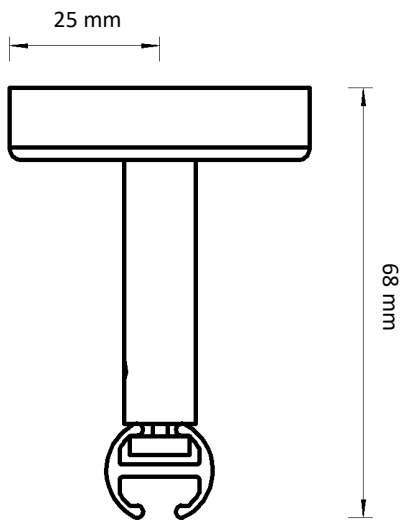

**20 mm**

Dimensions illustrated:

- Height from bottom of carrier hole to bottom of track
- Height of bracket
- Length from back of bracket to centre of track
- Length from centre of track to front of bracket
- Height from bottom of track to top of bracket

CRS Ceiling Bracket

CRS Ceiling Bracket with Hole

CRS Ceiling Suspension Bracket 5 cm

CRS Ceiling Suspension Bracket 10 cm

CRS Wall Bracket 8 cm

CRS Wall Bracket 12 cm

CRS Wall Bracket 16 cm

CRS Wall Bracket Double

**28 mm**

Dimensions illustrated:

- Height from bottom of carrier hole to bottom of track
- Height of bracket
- Length from back of bracket to centre of track
- Length from centre of track to front of bracket
- Height from bottom of track to top of bracket

 <p>Easyfold</p> <p>19 mm</p>	 <p>Ripple 100</p> <p>10 mm</p>	 <p>Easyflex</p> <p>22 mm</p>	 <p>Easysnap</p> <p>22 mm</p>	 <p>Standard</p> <p>9 mm</p>
---	--	--	--	---

CRS Ceiling Bracket

CRS Ceiling Bracket with Hole