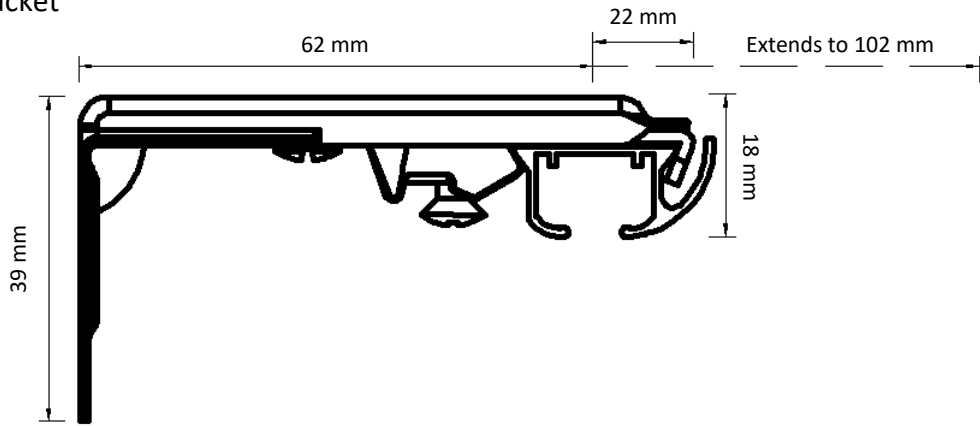

Dimensions illustrated:

- Height from bottom of carrier hole to bottom of track
- Height of bracket
- Length from back of bracket to centre of track
- Length from centre of track to front of bracket
- Height from bottom of track to top of bracket

Adjustable Wall Bracket

Double Adjustable Wall Bracket

Ceiling Bracket

Smart Klick Ceiling Bracket

Aluminium Wall Bracket 7.5 cm

Aluminium Wall Bracket 10 cm

Aluminium Wall Bracket 15 cm Double