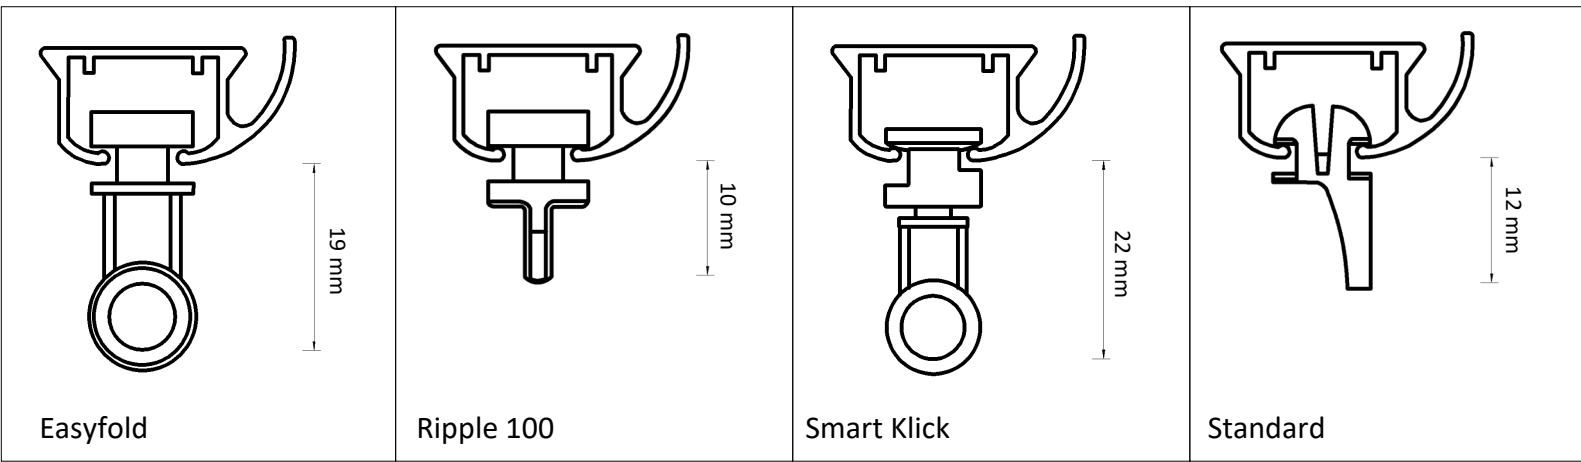

Dimensions illustrated:

- Height from bottom of carrier hole to bottom of track
- Height of bracket
- Length from back of bracket to centre of track
- Length from centre of track to front of bracket
- Height from bottom of track to top of bracket

Adjustable Wall Bracket

Double Adjustable Wall Bracket

Ceiling Bracket

Smart Klick Ceiling Bracket

Aluminium Wall Bracket 7.5 cm

Aluminium Wall Bracket 10 cm

Aluminium Wall Bracket 15 cm Double