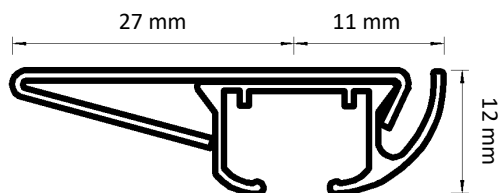

Dimensions illustrated:

- Height from bottom of carrier hole to bottom of track
- Height of bracket
- Length from back of bracket to centre of track
- Length from centre of track to front of bracket
- Height from bottom of track to top of bracket

Adjustable Wall Bracket

Double Adjustable Wall Bracket

Ceiling Bracket

Smart Klick Ceiling Bracket

Aluminium Wall Bracket 7.5 cm

Aluminium Wall Bracket 10 cm

Aluminium Wall Bracket 15 cm Double