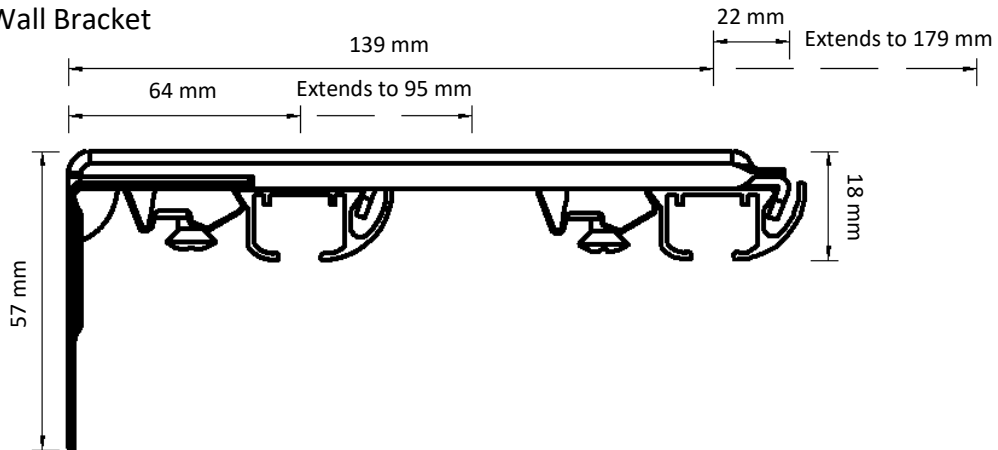

Dimensions illustrated:

- Height from bottom of carrier hole to bottom of track
- Height of bracket
- Length from back of bracket to centre of track
- Length from centre of track to front of bracket
- Height from bottom of track to top of bracket

Adjustable Wall Bracket

Double Adjustable Wall Bracket

Ceiling Bracket

Smart Klick Ceiling Bracket

Aluminium Wall Bracket 7.5 cm

Aluminium Wall Bracket 10 cm

Aluminium Wall Bracket 15 cm Double