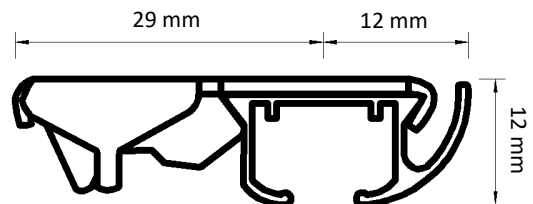

Dimensions illustrated:

- Height from bottom of carrier hole to bottom of track
- Height of bracket
- Length from back of bracket to centre of track
- Length from centre of track to front of bracket
- Height from bottom of track to top of bracket

Adjustable Wall Bracket

Double Adjustable Wall Bracket

Ceiling Bracket

Smart Klick Ceiling Bracket

Aluminium Wall Bracket 7.5 cm

Aluminium Wall Bracket 10 cm

Aluminium Wall Bracket 15 cm Double