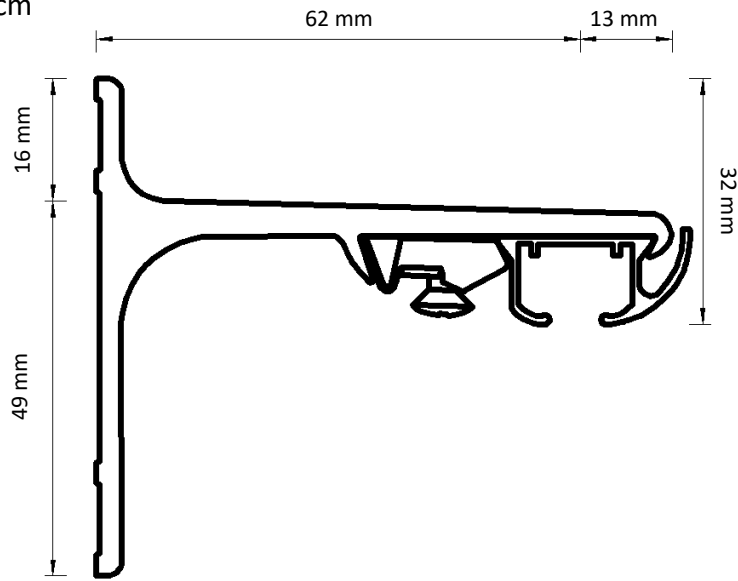

Dimensions illustrated:

- Height from bottom of carrier hole to bottom of track
- Height of bracket
- Length from back of bracket to centre of track
- Length from centre of track to front of bracket
- Height from bottom of track to top of bracket

Adjustable Wall Bracket

Double Adjustable Wall Bracket

Ceiling Bracket

Smart Klick Ceiling Bracket

Aluminium Wall Bracket 7.5 cm

Aluminium Wall Bracket 10 cm

Aluminium Wall Bracket 15 cm Double