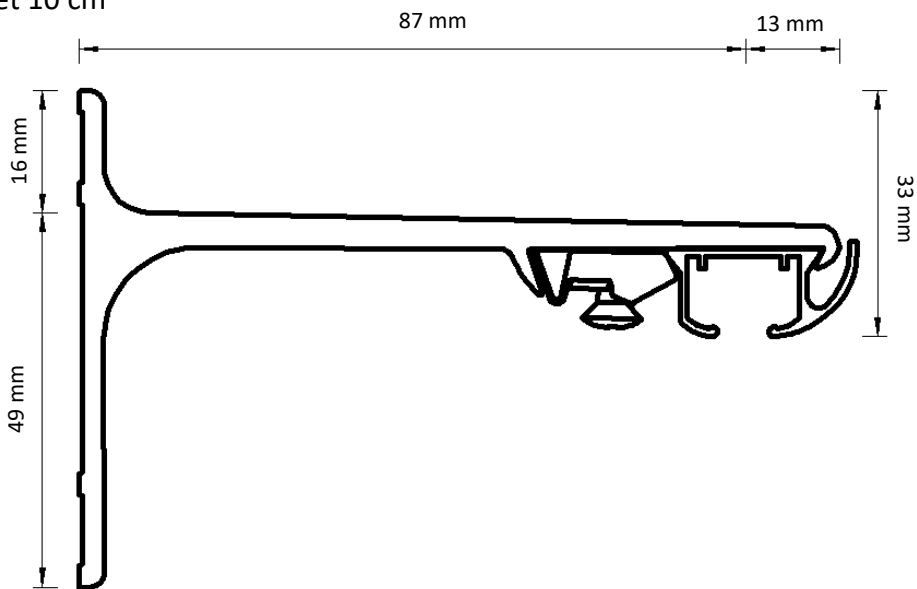

Dimensions illustrated:

- Height from bottom of carrier hole to bottom of track
- Height of bracket
- Length from back of bracket to centre of track
- Length from centre of track to front of bracket
- Height from bottom of track to top of bracket

Adjustable Wall Bracket

Double Adjustable Wall Bracket

Ceiling Bracket

Smart Klick Ceiling Bracket

Aluminium Wall Bracket 7.5 cm

Aluminium Wall Bracket 10 cm

Aluminium Wall Bracket 15 cm Double