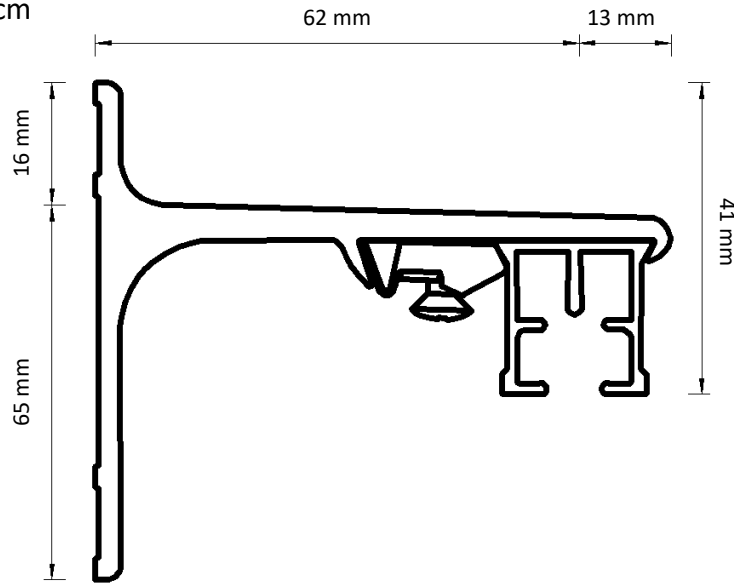

Dimensions illustrated:

- Height from bottom of carrier hole to bottom of track
- Height of bracket
- Length from back of bracket to centre of track
- Length from centre of track to front of bracket
- Height from bottom of track to top of bracket

Standard

Easysnap

Easyflex

Adjustable Wall Bracket

Double Adjustable Wall Bracket

Ceiling Bracket

Smart Klick Ceiling Bracket

Aluminium Wall Bracket 7.5 cm

Aluminium Wall Bracket 10 cm

Aluminium Wall Bracket 15 cm Double

Underlap

Overlap

Prolonged Overlap