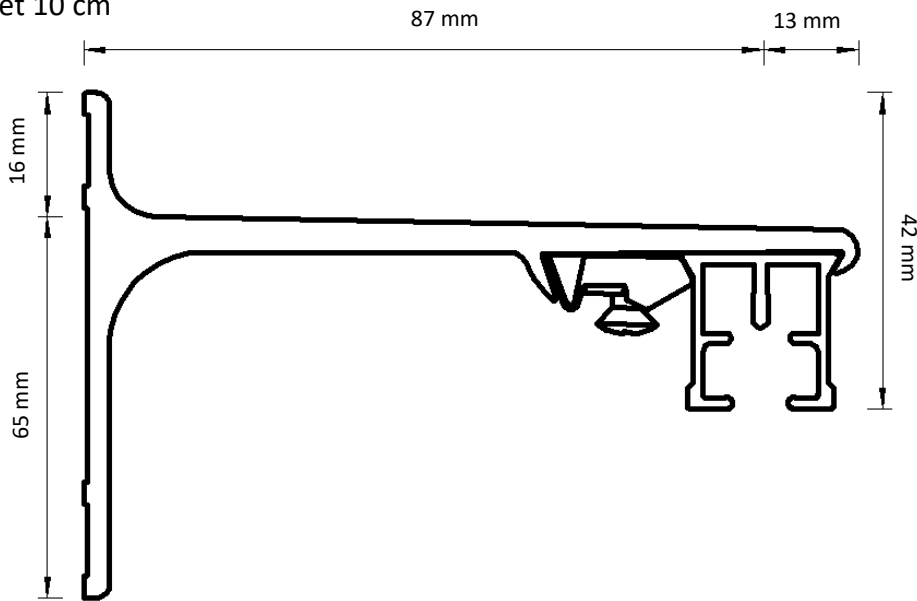

Dimensions illustrated:

- Height from bottom of carrier hole to bottom of track
- Height of bracket
- Length from back of bracket to centre of track
- Length from centre of track to front of bracket
- Height from bottom of track to top of bracket

Standard

Easysnap

Easyflex

Adjustable Wall Bracket

Double Adjustable Wall Bracket

Ceiling Bracket

Smart Klick Ceiling Bracket

Aluminium Wall Bracket 7.5 cm

Aluminium Wall Bracket 10 cm

Aluminium Wall Bracket 15 cm Double

Underlap

Overlap

Prolonged Overlap