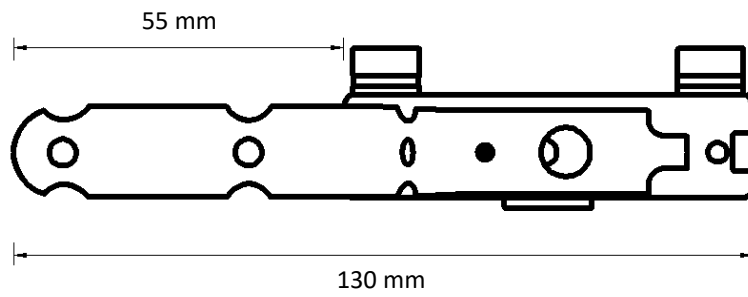

Dimensions illustrated:

- Height from bottom of carrier hole to bottom of track
- Height of bracket
- Length from back of bracket to centre of track
- Length from centre of track to front of bracket
- Height from bottom of track to top of bracket

Standard

Easysnap

Easyflex

Adjustable Wall Bracket

Double Adjustable Wall Bracket

Ceiling Bracket

Smart Klick Ceiling Bracket

Aluminium Wall Bracket 7.5 cm

Aluminium Wall Bracket 10 cm

Aluminium Wall Bracket 15 cm Double

Underlap

Overlap

Prolonged Overlap