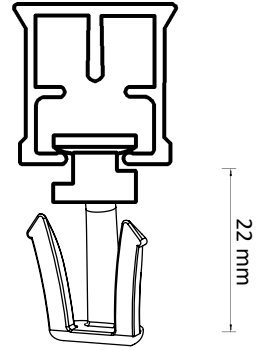

Dimensions illustrated:

- Height from bottom of carrier hole to bottom of track
- Height of bracket
- Length from back of bracket to centre of track
- Length from centre of track to front of bracket
- Height from bottom of track to top of bracket

Standard

Easysnap

Easyflex

Adjustable Wall Bracket

Double Adjustable Wall Bracket

Ceiling Bracket

Smart Klick Ceiling Bracket

Aluminium Wall Bracket 7.5 cm

Aluminium Wall Bracket 10 cm

Aluminium Wall Bracket 15 cm Double

Underlap

Overlap

Prolonged Overlap