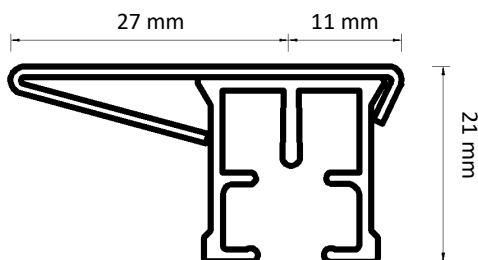

Dimensions illustrated:

- Height from bottom of carrier hole to bottom of track
- Height of bracket
- Length from back of bracket to centre of track
- Length from centre of track to front of bracket
- Height from bottom of track to top of bracket

Standard

Easysnap

Easyflex

Adjustable Wall Bracket

Double Adjustable Wall Bracket

Ceiling Bracket

Smart Klick Ceiling Bracket

Aluminium Wall Bracket 7.5 cm

Aluminium Wall Bracket 10 cm

Aluminium Wall Bracket 15 cm Double

Underlap

Overlap

Prolonged Overlap