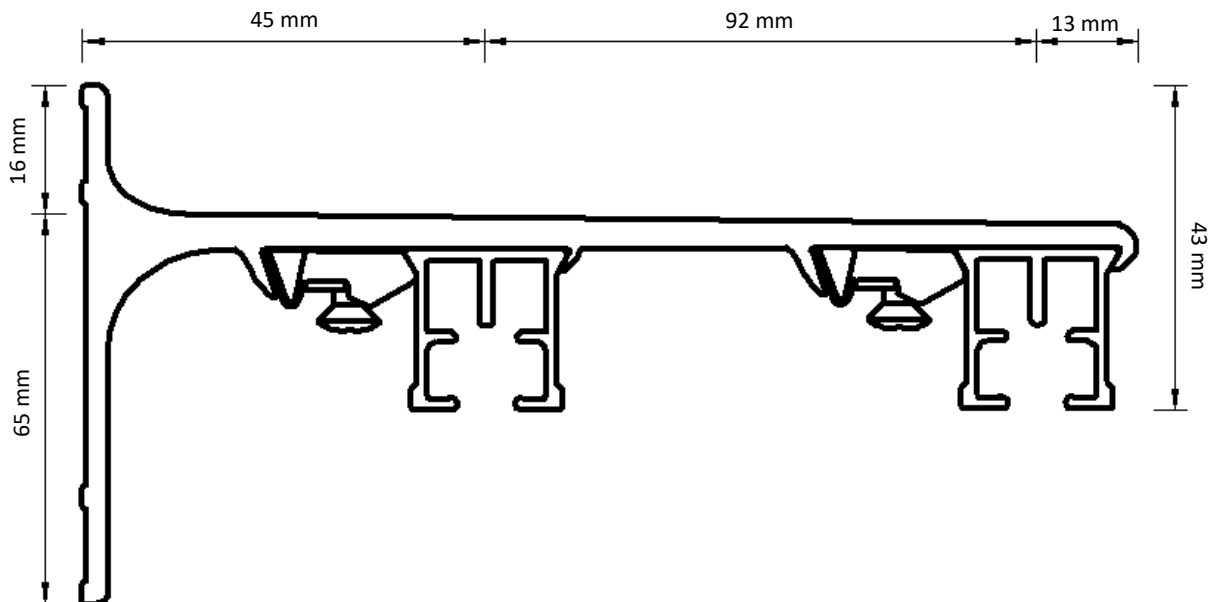

Dimensions illustrated:

- Height from bottom of carrier hole to bottom of track
- Height of bracket
- Length from back of bracket to centre of track
- Length from centre of track to front of bracket
- Height from bottom of track to top of bracket

Standard

Easysnap

Easyflex

Adjustable Wall Bracket

Double Adjustable Wall Bracket

Ceiling Bracket

Smart Klick Ceiling Bracket

Aluminium Wall Bracket 7.5 cm

Aluminium Wall Bracket 10 cm

Aluminium Wall Bracket 15 cm Double

Underlap

Overlap

Prolonged Overlap