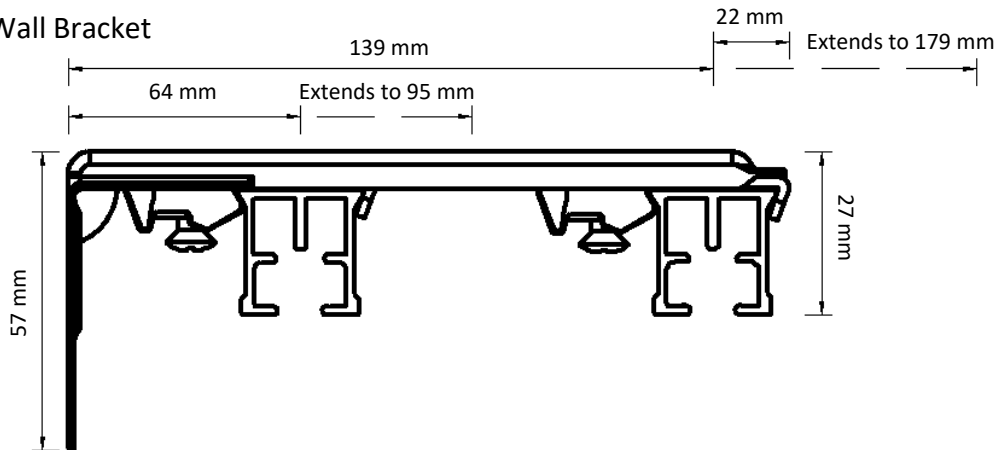

Dimensions illustrated:

- Height from bottom of carrier hole to bottom of track
- Height of bracket
- Length from back of bracket to centre of track
- Length from centre of track to front of bracket
- Height from bottom of track to top of bracket

Standard

Easysnap

Easyflex

Adjustable Wall Bracket

Double Adjustable Wall Bracket

Ceiling Bracket

Smart Klick Ceiling Bracket

Aluminium Wall Bracket 7.5 cm

Aluminium Wall Bracket 10 cm

Aluminium Wall Bracket 15 cm Double

Underlap

Overlap

Prolonged Overlap