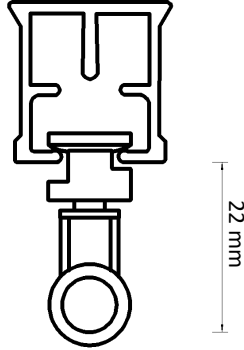

Dimensions illustrated:

- Height from bottom of carrier hole to bottom of track
- Height of bracket
- Length from back of bracket to centre of track
- Length from centre of track to front of bracket
- Height from bottom of track to top of bracket

Standard

Easysnap

Easyflex

Adjustable Wall Bracket

Double Adjustable Wall Bracket

Ceiling Bracket

Smart Klick Ceiling Bracket

Aluminium Wall Bracket 7.5 cm

Aluminium Wall Bracket 10 cm

Aluminium Wall Bracket 15 cm Double

Underlap

Overlap

Prolonged Overlap