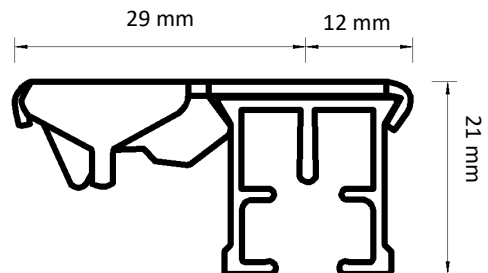

Dimensions illustrated:

- Height from bottom of carrier hole to bottom of track
- Height of bracket
- Length from back of bracket to centre of track
- Length from centre of track to front of bracket
- Height from bottom of track to top of bracket

Standard

Easysnap

Easyflex

Adjustable Wall Bracket

Double Adjustable Wall Bracket

Ceiling Bracket

Smart Klick Ceiling Bracket

Aluminium Wall Bracket 7.5 cm

Aluminium Wall Bracket 10 cm

Aluminium Wall Bracket 15 cm Double

Underlap

Overlap

Prolonged Overlap