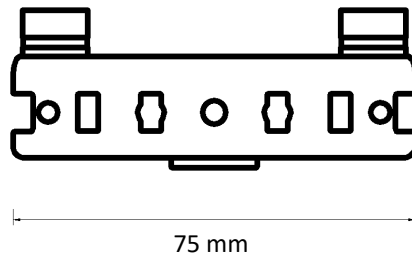

Dimensions illustrated:

- Height from bottom of carrier hole to bottom of track
- Height of bracket
- Length from back of bracket to centre of track
- Length from centre of track to front of bracket
- Height from bottom of track to top of bracket

Standard

Easysnap

Easyflex

Adjustable Wall Bracket

Double Adjustable Wall Bracket

Ceiling Bracket

Smart Klick Ceiling Bracket

Aluminium Wall Bracket 7.5 cm

Aluminium Wall Bracket 10 cm

Aluminium Wall Bracket 15 cm Double

Underlap

Overlap

Prolonged Overlap