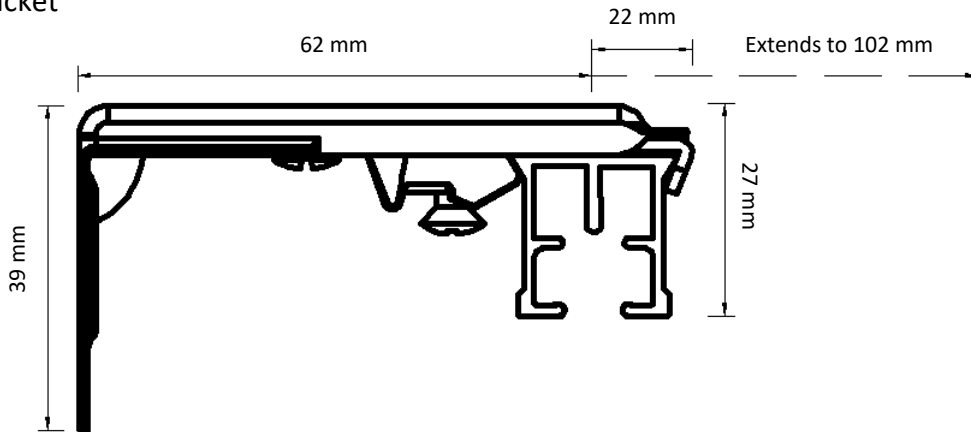

Dimensions illustrated:

- Height from bottom of carrier hole to bottom of track
- Height of bracket
- Length from back of bracket to centre of track
- Length from centre of track to front of bracket
- Height from bottom of track to top of bracket

Standard

Easysnap

Easyflex

Adjustable Wall Bracket

Double Adjustable Wall Bracket

Ceiling Bracket

Smart Klick Ceiling Bracket

Aluminium Wall Bracket 7.5 cm

Aluminium Wall Bracket 10 cm

Aluminium Wall Bracket 15 cm Double

Underlap

Overlap

Prolonged Overlap