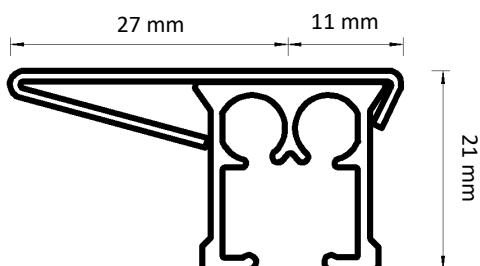

Dimensions illustrated:

- Height from bottom of carrier hole to bottom of track
- Height of bracket
- Length from back of bracket to centre of track
- Length from centre of track to front of bracket
- Height from bottom of track to top of bracket

Adjustable Wall Bracket

Double Adjustable Wall Bracket

Ceiling Bracket

Smart Klick Ceiling Bracket

Aluminium Wall Bracket 7.5 cm

Aluminium Wall Bracket 10 cm

Aluminium Wall Bracket 15 cm Double

Underlap