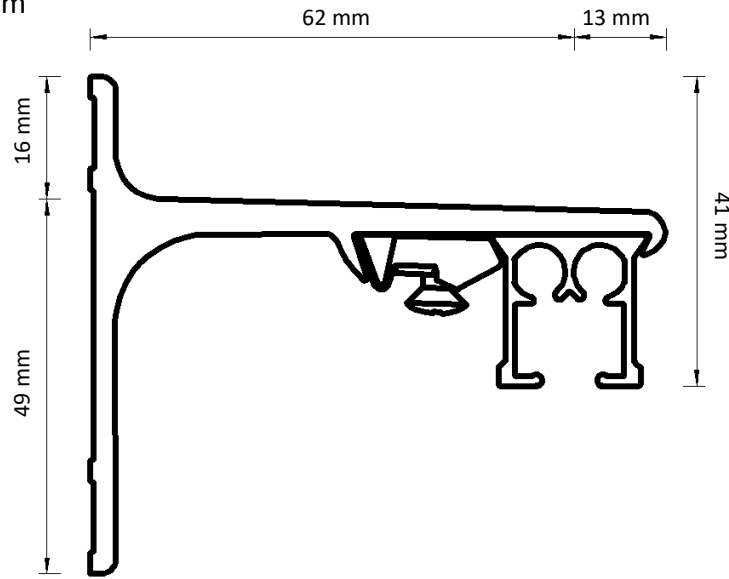

Dimensions illustrated:

- Height from bottom of carrier hole to bottom of track
- Height of bracket
- Length from back of bracket to centre of track
- Length from centre of track to front of bracket
- Height from bottom of track to top of bracket

Adjustable Wall Bracket

Double Adjustable Wall Bracket

Ceiling Bracket

Smart Klick Ceiling Bracket

Aluminium Wall Bracket 7.5 cm

Aluminium Wall Bracket 10 cm

Aluminium Wall Bracket 15 cm Double

Underlap