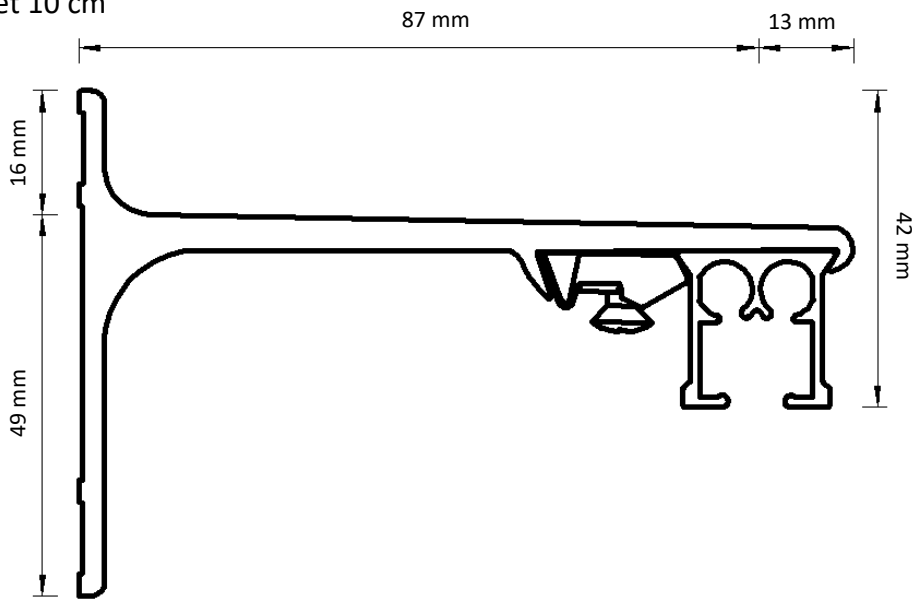

Dimensions illustrated:

- Height from bottom of carrier hole to bottom of track
- Height of bracket
- Length from back of bracket to centre of track
- Length from centre of track to front of bracket
- Height from bottom of track to top of bracket

Adjustable Wall Bracket

Double Adjustable Wall Bracket

Ceiling Bracket

Smart Klick Ceiling Bracket

Aluminium Wall Bracket 7.5 cm

Aluminium Wall Bracket 10 cm

Aluminium Wall Bracket 15 cm Double

Underlap