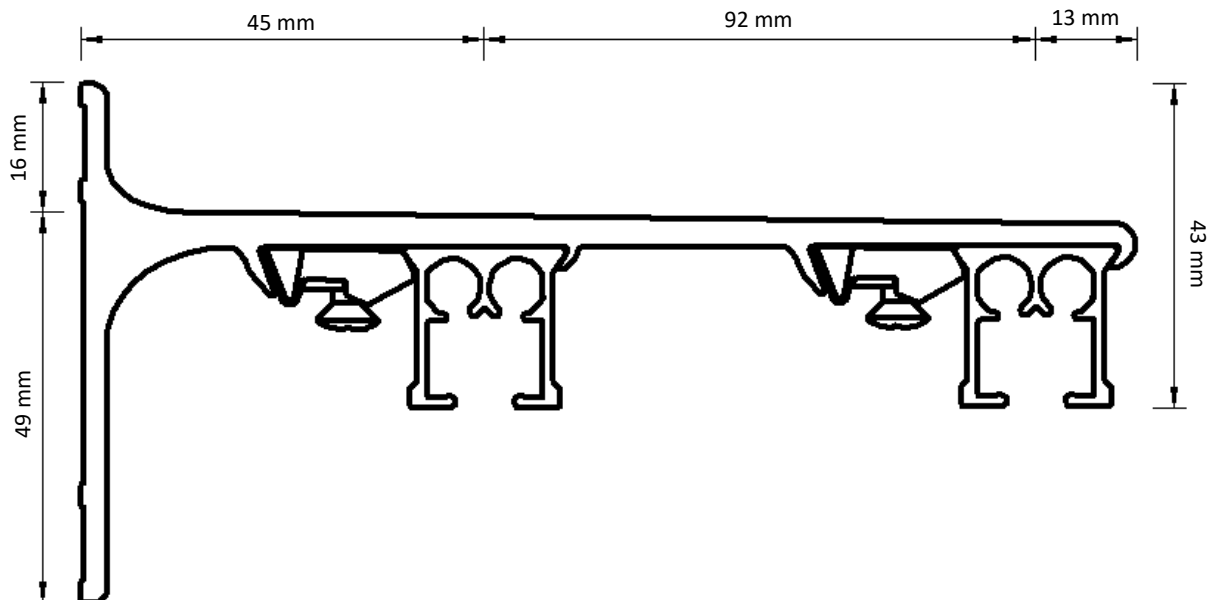

Dimensions illustrated:

- Height from bottom of carrier hole to bottom of track
- Height of bracket
- Length from back of bracket to centre of track
- Length from centre of track to front of bracket
- Height from bottom of track to top of bracket

Adjustable Wall Bracket

Double Adjustable Wall Bracket

Ceiling Bracket

Smart Klick Ceiling Bracket

Aluminium Wall Bracket 7.5 cm

Aluminium Wall Bracket 10 cm

Aluminium Wall Bracket 15 cm Double

Underlap