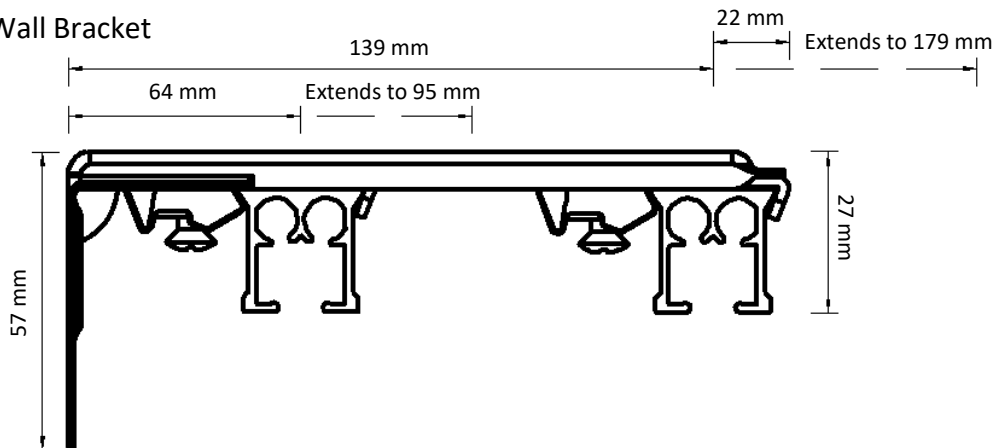

Dimensions illustrated:

- Height from bottom of carrier hole to bottom of track
- Height of bracket
- Length from back of bracket to centre of track
- Length from centre of track to front of bracket
- Height from bottom of track to top of bracket

Adjustable Wall Bracket

Double Adjustable Wall Bracket

Ceiling Bracket

Smart Klick Ceiling Bracket

Aluminium Wall Bracket 7.5 cm

Aluminium Wall Bracket 10 cm

Aluminium Wall Bracket 15 cm Double

Underlap