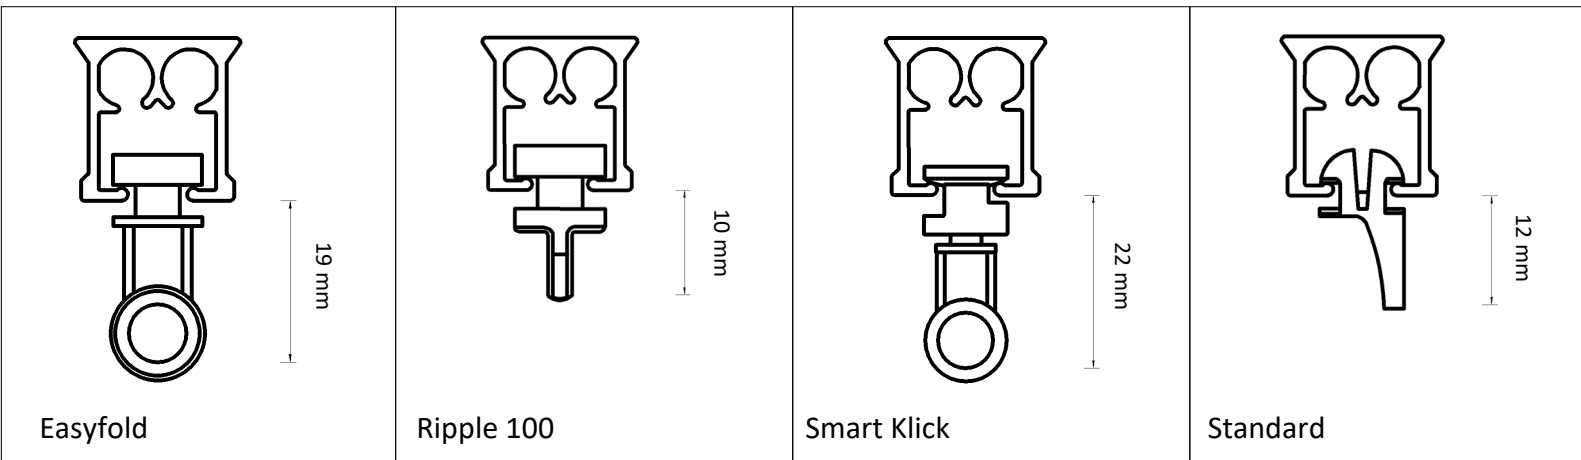

Dimensions illustrated:

- Height from bottom of carrier hole to bottom of track
- Height of bracket
- Length from back of bracket to centre of track
- Length from centre of track to front of bracket
- Height from bottom of track to top of bracket

Adjustable Wall Bracket

Double Adjustable Wall Bracket

Ceiling Bracket

Smart Klick Ceiling Bracket

Aluminium Wall Bracket 7.5 cm

Aluminium Wall Bracket 10 cm

Aluminium Wall Bracket 15 cm Double

Underlap