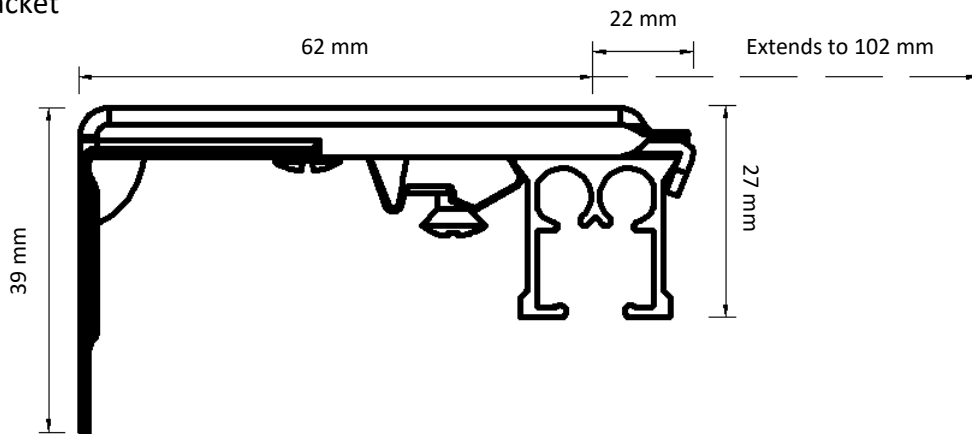

Dimensions illustrated:

- Height from bottom of carrier hole to bottom of track
- Height of bracket
- Length from back of bracket to centre of track
- Length from centre of track to front of bracket
- Height from bottom of track to top of bracket

Adjustable Wall Bracket

Double Adjustable Wall Bracket

Ceiling Bracket

Smart Klick Ceiling Bracket

Aluminium Wall Bracket 7.5 cm

Aluminium Wall Bracket 10 cm

Aluminium Wall Bracket 15 cm Double

Underlap