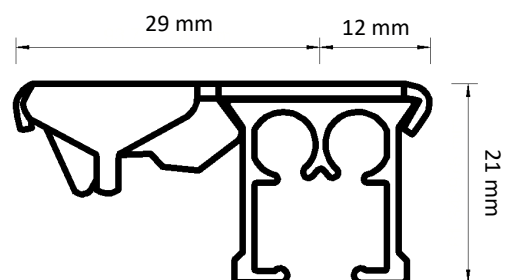

Dimensions illustrated:

- Height from bottom of carrier hole to bottom of track
- Height of bracket
- Length from back of bracket to centre of track
- Length from centre of track to front of bracket
- Height from bottom of track to top of bracket

Adjustable Wall Bracket

Double Adjustable Wall Bracket

Ceiling Bracket

Smart Klick Ceiling Bracket

Aluminium Wall Bracket 7.5 cm

Aluminium Wall Bracket 10 cm

Aluminium Wall Bracket 15 cm Double

Underlap