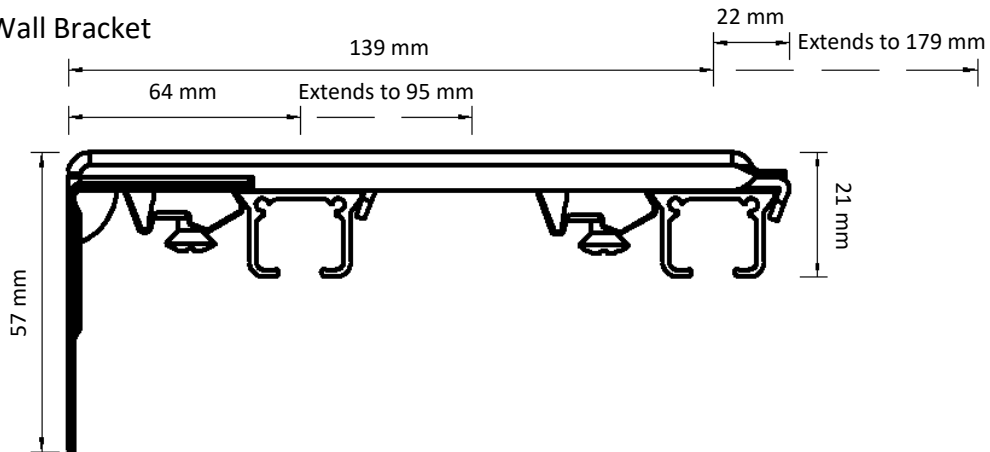

Drop from bottom of track to bottom of carrier hole

 <p>19 mm</p> <p>Easyfold</p>	 <p>10 mm</p> <p>Ripple 100</p>	 <p>22 mm</p> <p>Smart Klick</p>	 <p>12 mm</p> <p>Standard</p>
---	--	--	--

Adjustable Wall Bracket

Double Adjustable Wall Bracket

Ceiling Bracket

Smart Klick Ceiling Bracket

Aluminium Wall Bracket 7.5 cm

Aluminium Wall Bracket 10 cm

Aluminium Wall Bracket 15 cm Double