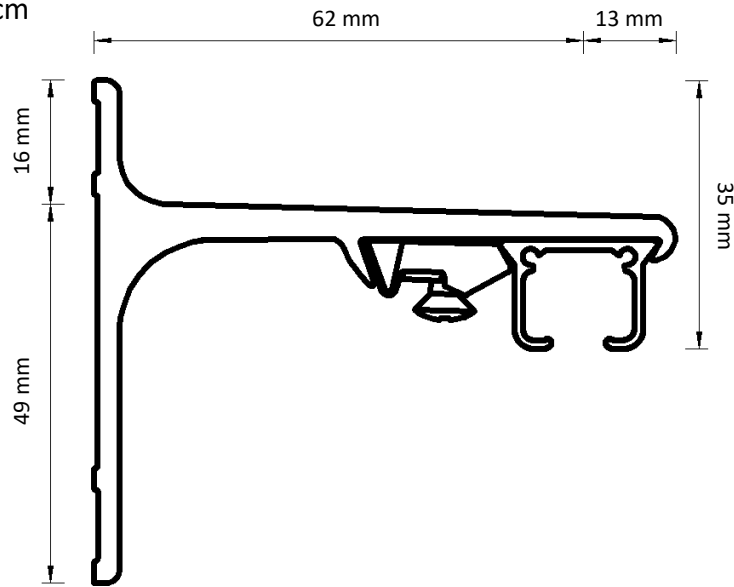

Drop from bottom of track to bottom of carrier hole

 <p>19 mm</p> <p>Easyfold</p>	 <p>10 mm</p> <p>Ripple 100</p>	 <p>22 mm</p> <p>Smart Klick</p>	 <p>12 mm</p> <p>Standard</p>
---	--	--	--

Adjustable Wall Bracket

Double Adjustable Wall Bracket

Ceiling Bracket

Smart Klick Ceiling Bracket

Aluminium Wall Bracket 7.5 cm

Aluminium Wall Bracket 10 cm

Aluminium Wall Bracket 15 cm Double