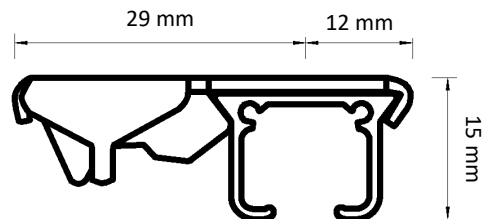

Drop from bottom of track to bottom of carrier hole

 <p>19 mm</p> <p>Easyfold</p>	 <p>10 mm</p> <p>Ripple 100</p>	 <p>22 mm</p> <p>Smart Klick</p>	 <p>12 mm</p> <p>Standard</p>
---	--	--	--

Adjustable Wall Bracket

Double Adjustable Wall Bracket

Ceiling Bracket

Smart Klick Ceiling Bracket

Aluminium Wall Bracket 7.5 cm

Aluminium Wall Bracket 10 cm

Aluminium Wall Bracket 15 cm Double