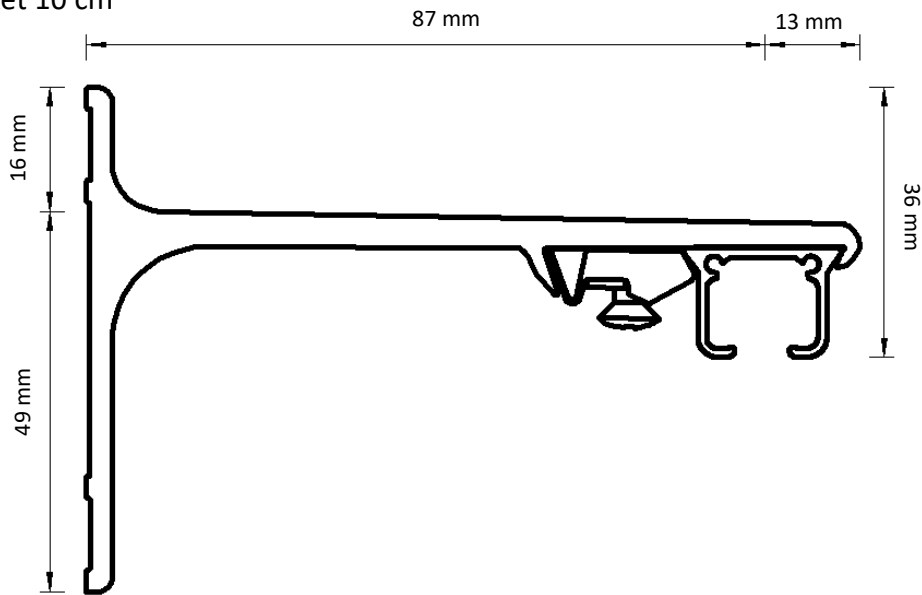

Drop from bottom of track to bottom of carrier hole

 <p>19 mm</p> <p>Easyfold</p>	 <p>10 mm</p> <p>Ripple 100</p>	 <p>22 mm</p> <p>Smart Klick</p>	 <p>12 mm</p> <p>Standard</p>
---	--	--	--

Adjustable Wall Bracket

Double Adjustable Wall Bracket

Ceiling Bracket

Smart Klick Ceiling Bracket

Aluminium Wall Bracket 7.5 cm

Aluminium Wall Bracket 10 cm

Aluminium Wall Bracket 15 cm Double