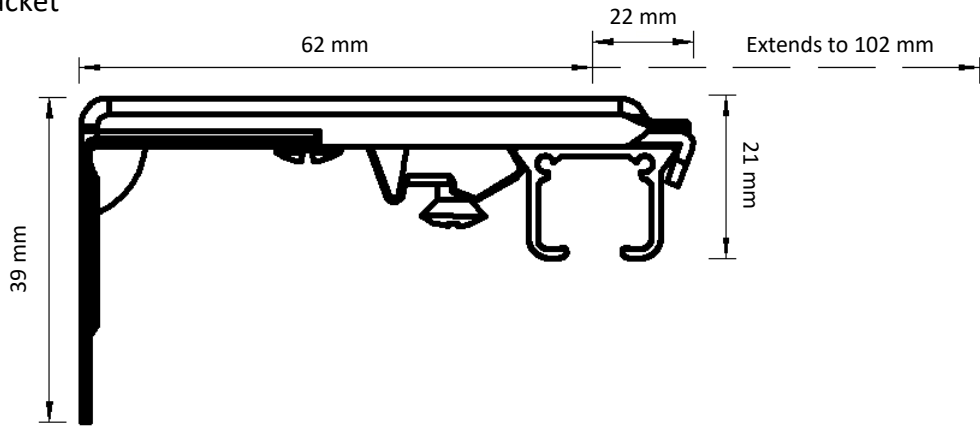

Drop from bottom of track to bottom of carrier hole

 <p>19 mm</p> <p>Easyfold</p>	 <p>10 mm</p> <p>Ripple 100</p>	 <p>22 mm</p> <p>Smart Klick</p>	 <p>12 mm</p> <p>Standard</p>
---	--	--	--

Adjustable Wall Bracket

Double Adjustable Wall Bracket

Ceiling Bracket

Smart Klick Ceiling Bracket

Aluminium Wall Bracket 7.5 cm

Aluminium Wall Bracket 10 cm

Aluminium Wall Bracket 15 cm Double