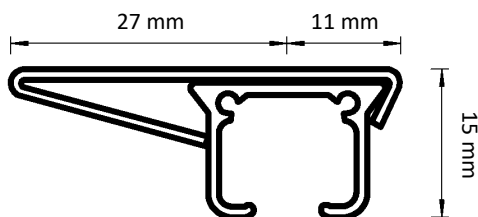

Drop from bottom of track to bottom of carrier hole

 <p>19 mm</p> <p>Easyfold</p>	 <p>10 mm</p> <p>Ripple 100</p>	 <p>22 mm</p> <p>Smart Klick</p>	 <p>12 mm</p> <p>Standard</p>
---	--	--	--

Adjustable Wall Bracket

Double Adjustable Wall Bracket

Ceiling Bracket

Smart Klick Ceiling Bracket

Aluminium Wall Bracket 7.5 cm

Aluminium Wall Bracket 10 cm

Aluminium Wall Bracket 15 cm Double