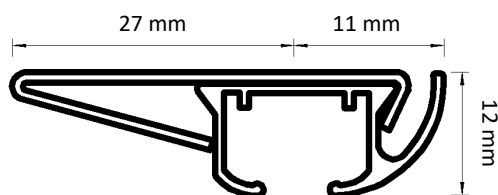

Dimensions illustrated:

- Height from bottom of carrier hole to bottom of track
- Height of bracket
- Length from back of bracket to centre of track
- Length from centre of track to front of bracket
- Height from bottom of track to top of bracket

Adjustable Wall Bracket

Double Adjustable Wall Bracket

Ceiling Bracket

Smart Klick Ceiling Bracket

Aluminium Wall Bracket 7.5 cm

Aluminium Wall Bracket 10 cm

Aluminium Wall Bracket 15 cm Double