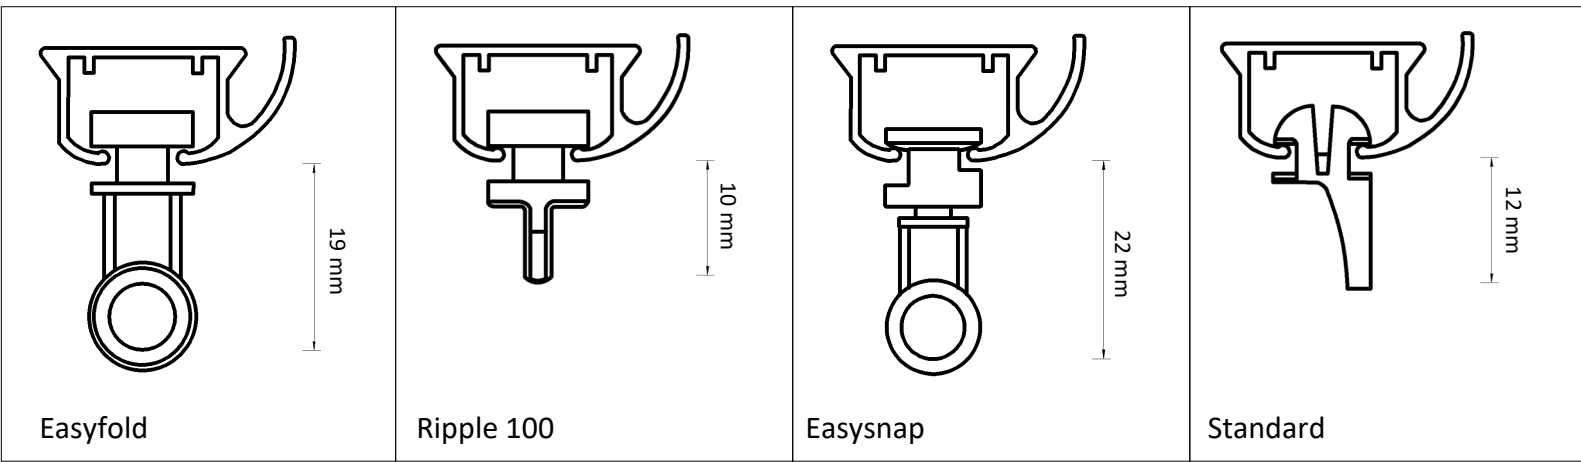

Dimensions illustrated:

- Height from bottom of carrier hole to bottom of track
- Height of bracket
- Length from back of bracket to centre of track
- Length from centre of track to front of bracket
- Height from bottom of track to top of bracket

Adjustable Wall Bracket

Double Adjustable Wall Bracket

Ceiling Bracket

Smart Klick Ceiling Bracket

Aluminium Wall Bracket 7.5 cm

Aluminium Wall Bracket 10 cm

Aluminium Wall Bracket 15 cm Double