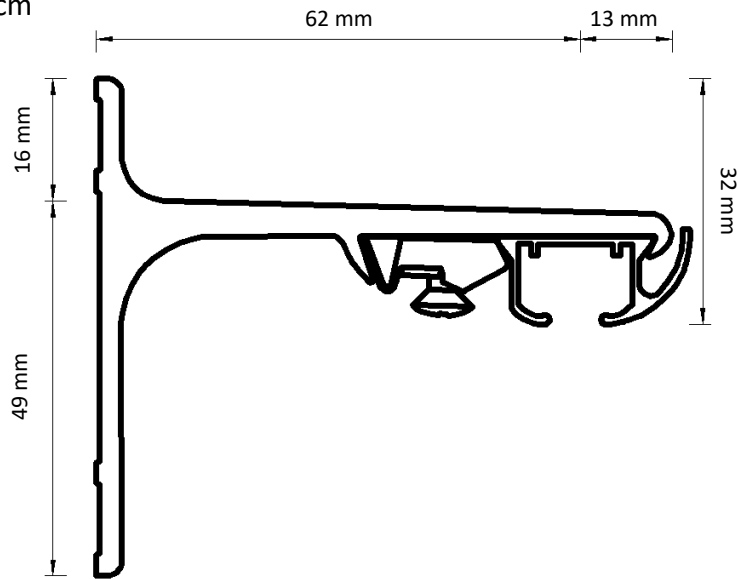

Dimensions illustrated:

- Height from bottom of carrier hole to bottom of track
- Height of bracket
- Length from back of bracket to centre of track
- Length from centre of track to front of bracket
- Height from bottom of track to top of bracket

Adjustable Wall Bracket

Double Adjustable Wall Bracket

Ceiling Bracket

Smart Klick Ceiling Bracket

Aluminium Wall Bracket 7.5 cm

Aluminium Wall Bracket 10 cm

Aluminium Wall Bracket 15 cm Double