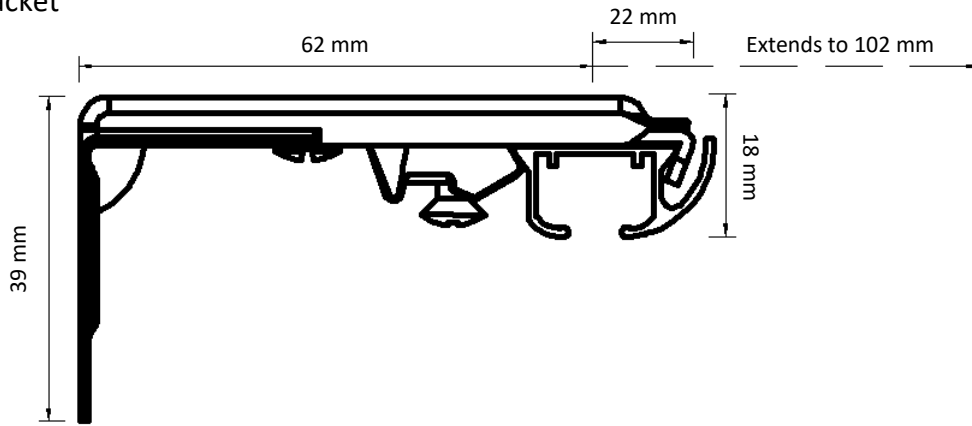

Dimensions illustrated:

- Height from bottom of carrier hole to bottom of track
- Height of bracket
- Length from back of bracket to centre of track
- Length from centre of track to front of bracket
- Height from bottom of track to top of bracket

Adjustable Wall Bracket

Double Adjustable Wall Bracket

Ceiling Bracket

Smart Klick Ceiling Bracket

Aluminium Wall Bracket 7.5 cm

Aluminium Wall Bracket 10 cm

Aluminium Wall Bracket 15 cm Double