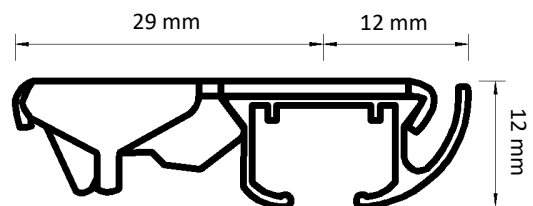

Dimensions illustrated:

- Height from bottom of carrier hole to bottom of track
- Height of bracket
- Length from back of bracket to centre of track
- Length from centre of track to front of bracket
- Height from bottom of track to top of bracket

Adjustable Wall Bracket

Double Adjustable Wall Bracket

Ceiling Bracket

Smart Klick Ceiling Bracket

Aluminium Wall Bracket 7.5 cm

Aluminium Wall Bracket 10 cm

Aluminium Wall Bracket 15 cm Double