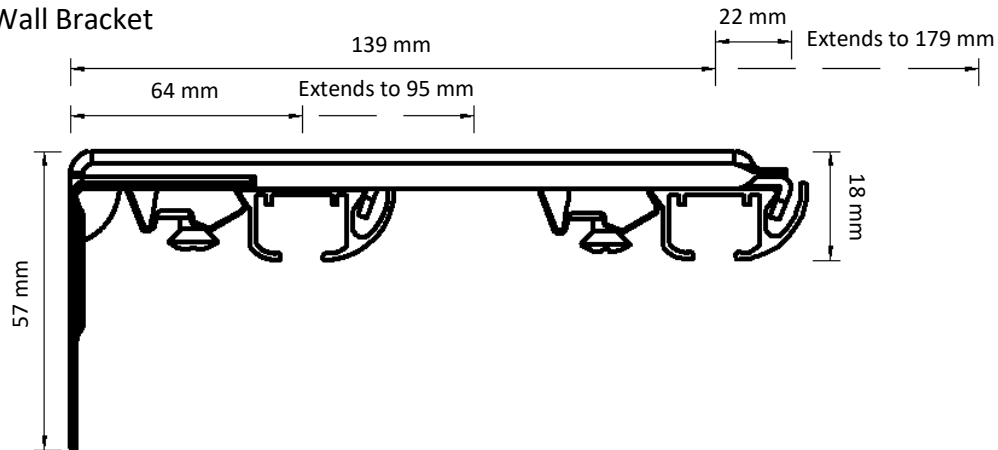

Dimensions illustrated:

- Height from bottom of carrier hole to bottom of track
- Height of bracket
- Length from back of bracket to centre of track
- Length from centre of track to front of bracket
- Height from bottom of track to top of bracket

Adjustable Wall Bracket

Double Adjustable Wall Bracket

Ceiling Bracket

Smart Klick Ceiling Bracket

Aluminium Wall Bracket 7.5 cm

Aluminium Wall Bracket 10 cm

Aluminium Wall Bracket 15 cm Double