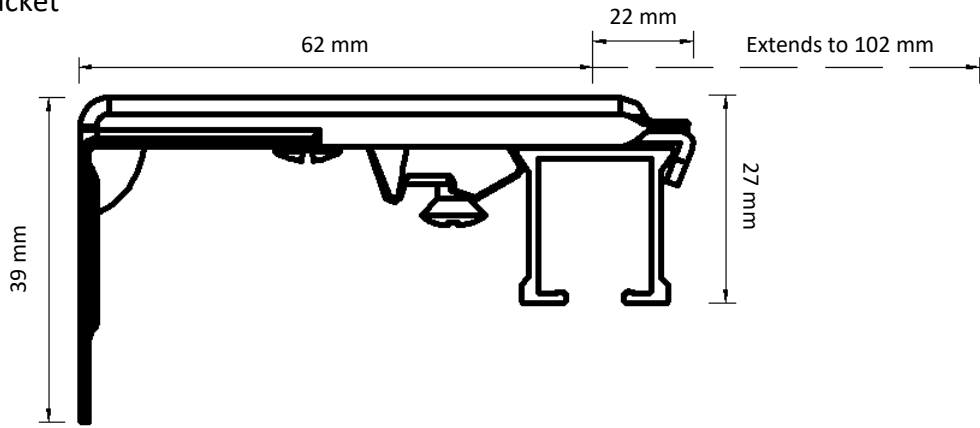

Dimensions illustrated:

- Height from bottom of carrier hole to bottom of track
- Height of bracket
- Length from back of bracket to centre of track
- Length from centre of track to front of bracket
- Height from bottom of track to top of bracket

Adjustable Wall Bracket

Double Adjustable Wall Bracket

Ceiling Bracket

Smart Klick Ceiling Bracket

Aluminium Wall Bracket 7.5 cm

Aluminium Wall Bracket 10 cm

Aluminium Wall Bracket 15 cm Double