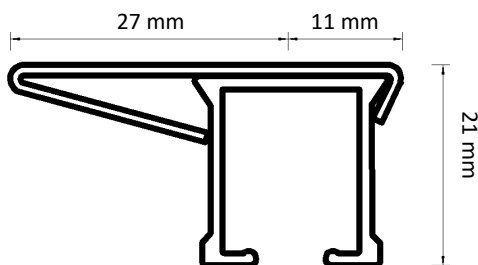

Dimensions illustrated:

- Height from bottom of carrier hole to bottom of track
- Height of bracket
- Length from back of bracket to centre of track
- Length from centre of track to front of bracket
- Height from bottom of track to top of bracket

Adjustable Wall Bracket

Double Adjustable Wall Bracket

Ceiling Bracket

Smart Klick Ceiling Bracket

Aluminium Wall Bracket 7.5 cm

Aluminium Wall Bracket 10 cm

Aluminium Wall Bracket 15 cm Double