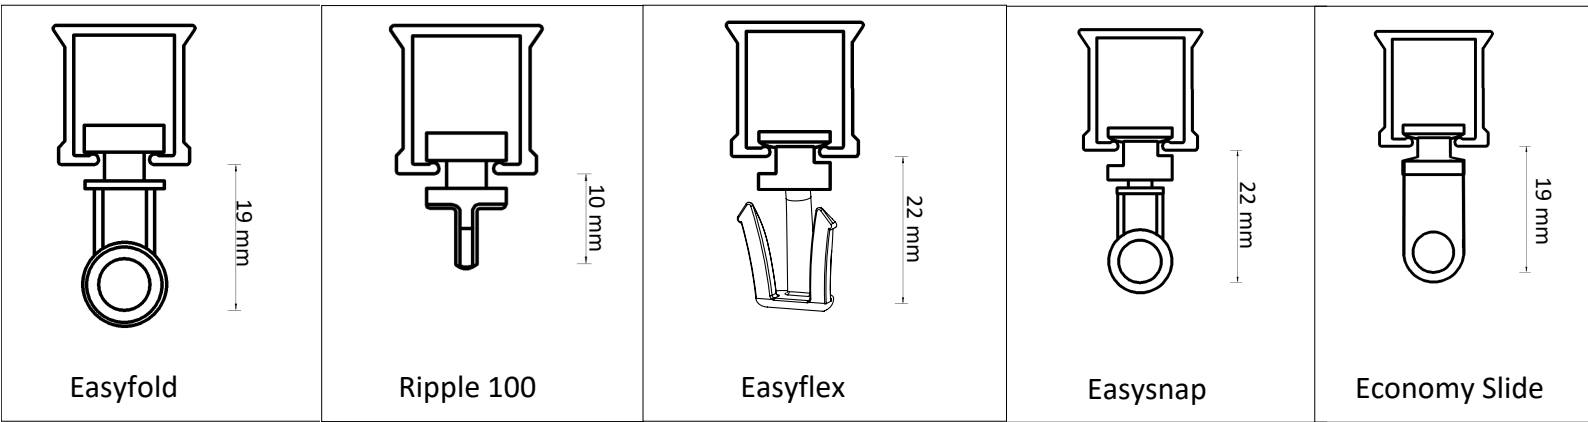

Dimensions illustrated:

- Height from bottom of carrier hole to bottom of track
- Height of bracket
- Length from back of bracket to centre of track
- Length from centre of track to front of bracket
- Height from bottom of track to top of bracket

Adjustable Wall Bracket

Double Adjustable Wall Bracket

Ceiling Bracket

Smart Klick Ceiling Bracket

Aluminium Wall Bracket 7.5 cm

Aluminium Wall Bracket 10 cm

Aluminium Wall Bracket 15 cm Double