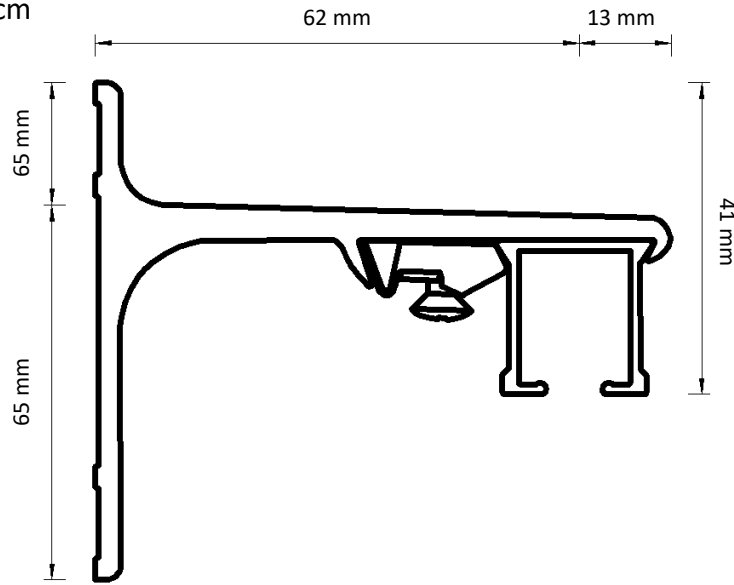

Dimensions illustrated:

- Height from bottom of carrier hole to bottom of track
- Height of bracket
- Length from back of bracket to centre of track
- Length from centre of track to front of bracket
- Height from bottom of track to top of bracket

Adjustable Wall Bracket

Double Adjustable Wall Bracket

Ceiling Bracket

Smart Klick Ceiling Bracket

Aluminium Wall Bracket 7.5 cm

Aluminium Wall Bracket 10 cm

Aluminium Wall Bracket 15 cm Double