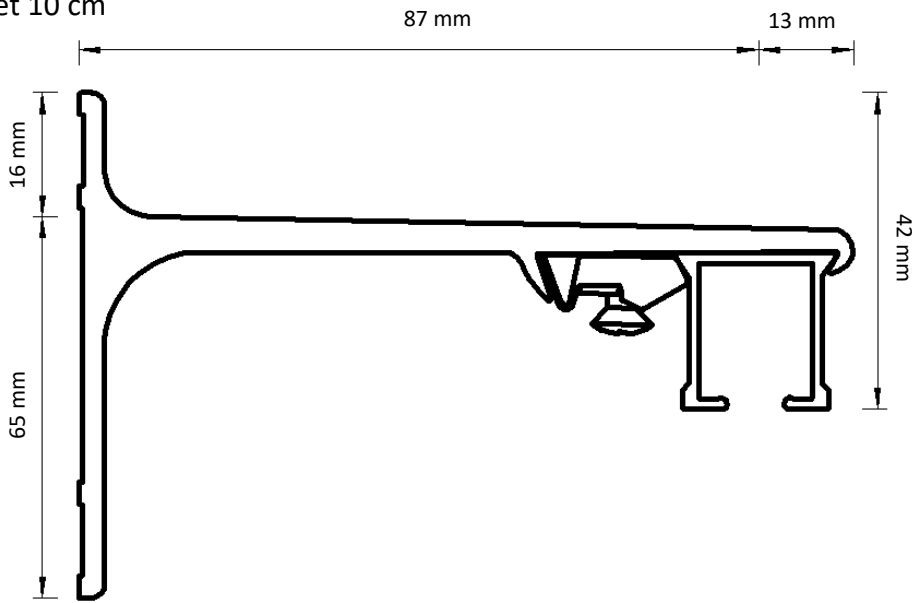

Dimensions illustrated:

- Height from bottom of carrier hole to bottom of track
- Height of bracket
- Length from back of bracket to centre of track
- Length from centre of track to front of bracket
- Height from bottom of track to top of bracket

Adjustable Wall Bracket

Double Adjustable Wall Bracket

Ceiling Bracket

Smart Klick Ceiling Bracket

Aluminium Wall Bracket 7.5 cm

Aluminium Wall Bracket 10 cm

Aluminium Wall Bracket 15 cm Double