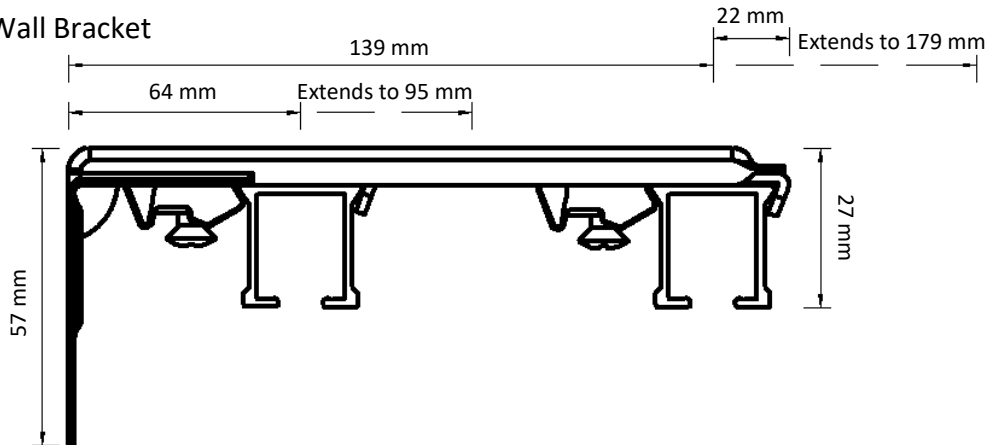

Dimensions illustrated:

- Height from bottom of carrier hole to bottom of track
- Height of bracket
- Length from back of bracket to centre of track
- Length from centre of track to front of bracket
- Height from bottom of track to top of bracket

Adjustable Wall Bracket

Double Adjustable Wall Bracket

Ceiling Bracket

Smart Klick Ceiling Bracket

Aluminium Wall Bracket 7.5 cm

Aluminium Wall Bracket 10 cm

Aluminium Wall Bracket 15 cm Double