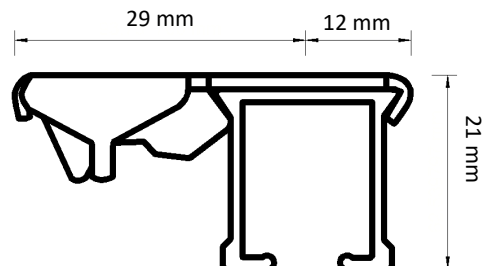

Dimensions illustrated:

- Height from bottom of carrier hole to bottom of track
- Height of bracket
- Length from back of bracket to centre of track
- Length from centre of track to front of bracket
- Height from bottom of track to top of bracket

Adjustable Wall Bracket

Double Adjustable Wall Bracket

Ceiling Bracket

Smart Klick Ceiling Bracket

Aluminium Wall Bracket 7.5 cm

Aluminium Wall Bracket 10 cm

Aluminium Wall Bracket 15 cm Double