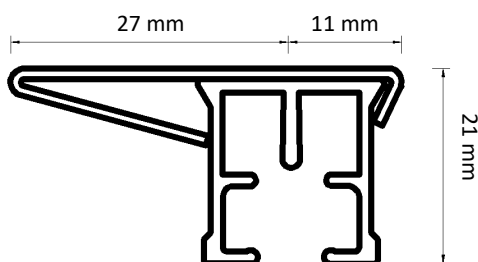

Dimensions illustrated:

- Height from bottom of carrier hole to bottom of track
- Height of bracket
- Length from back of bracket to centre of track
- Length from centre of track to front of bracket
- Height from bottom of track to top of bracket

Adjustable Wall Bracket

Double Adjustable Wall Bracket

Ceiling Bracket

Smart Klick Ceiling Bracket

Aluminium Wall Bracket 7.5 cm

Aluminium Wall Bracket 10 cm

Aluminium Wall Bracket 15 cm Double

Underlap