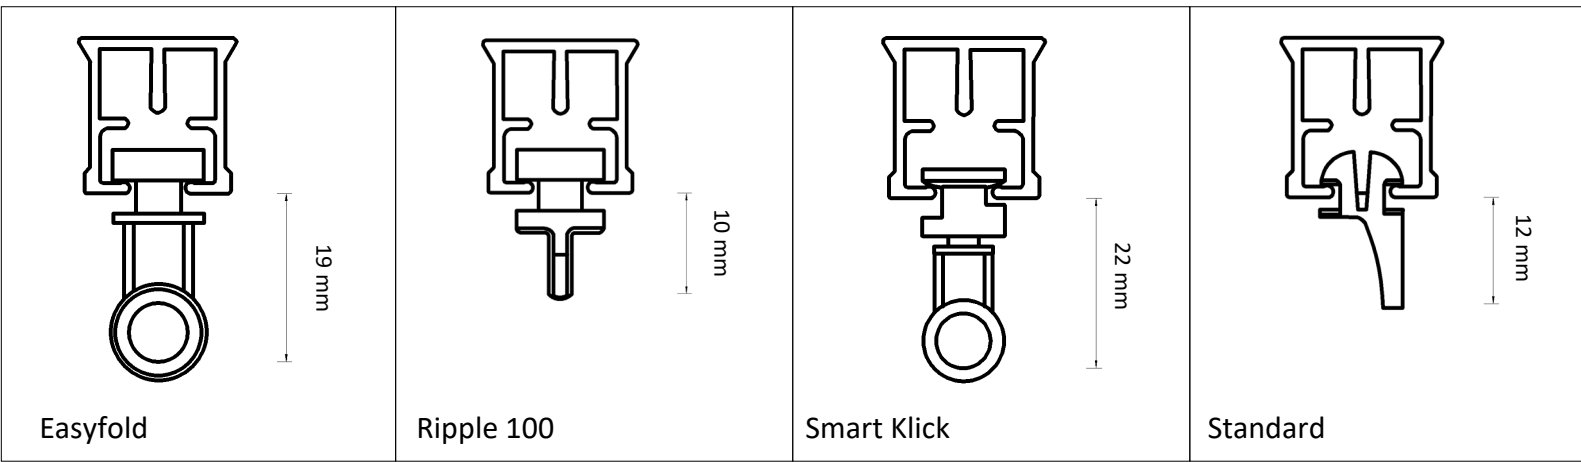

Dimensions illustrated:

- Height from bottom of carrier hole to bottom of track
- Height of bracket
- Length from back of bracket to centre of track
- Length from centre of track to front of bracket
- Height from bottom of track to top of bracket

Adjustable Wall Bracket

Double Adjustable Wall Bracket

Ceiling Bracket

Smart Klick Ceiling Bracket

Aluminium Wall Bracket 7.5 cm

Aluminium Wall Bracket 10 cm

Aluminium Wall Bracket 15 cm Double

Underlap