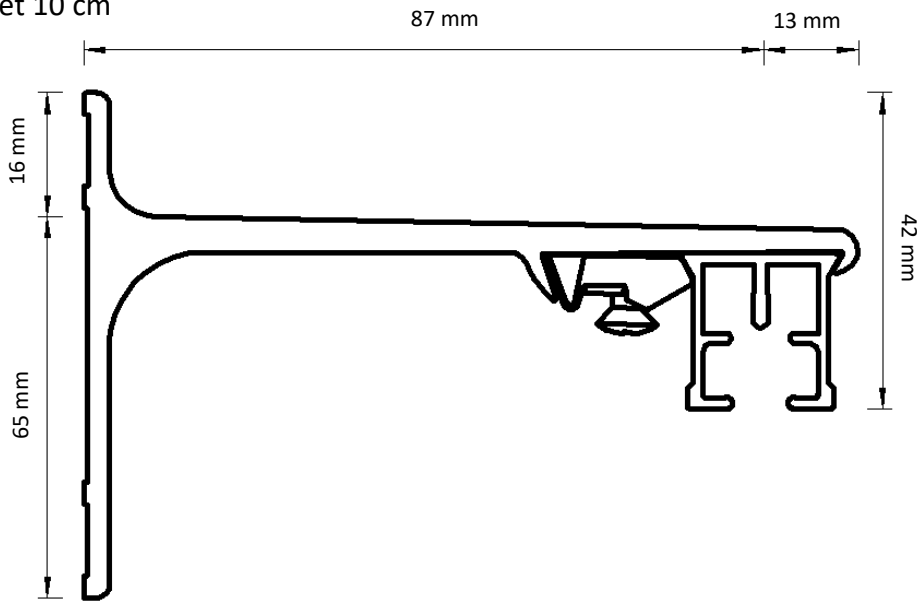

Dimensions illustrated:

- Height from bottom of carrier hole to bottom of track
- Height of bracket
- Length from back of bracket to centre of track
- Length from centre of track to front of bracket
- Height from bottom of track to top of bracket

Adjustable Wall Bracket

Double Adjustable Wall Bracket

Ceiling Bracket

Smart Klick Ceiling Bracket

Aluminium Wall Bracket 7.5 cm

Aluminium Wall Bracket 10 cm

Aluminium Wall Bracket 15 cm Double

Underlap