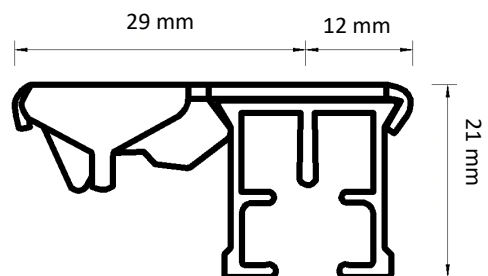

Dimensions illustrated:

- Height from bottom of carrier hole to bottom of track
- Height of bracket
- Length from back of bracket to centre of track
- Length from centre of track to front of bracket
- Height from bottom of track to top of bracket

Adjustable Wall Bracket

Double Adjustable Wall Bracket

Ceiling Bracket

Smart Klick Ceiling Bracket

Aluminium Wall Bracket 7.5 cm

Aluminium Wall Bracket 10 cm

Aluminium Wall Bracket 15 cm Double

Underlap