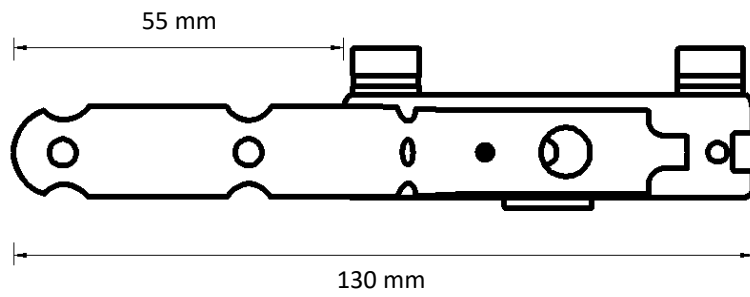

Underlap

Overlap

Prolonged Overlap