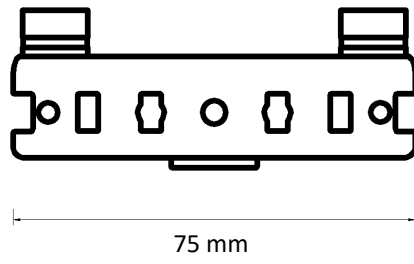

Dimensions illustrated:

- Height from bottom of carrier hole to bottom of track
- Height of bracket
- Length from back of bracket to centre of track
- Length from centre of track to front of bracket
- Height from bottom of track to top of bracket

Adjustable Wall Bracket

Double Adjustable Wall Bracket

Ceiling Bracket

Smart Klick Ceiling Bracket

Aluminium Wall Bracket 7.5 cm

Aluminium Wall Bracket 10 cm

Aluminium Wall Bracket 15 cm Double

Underlap