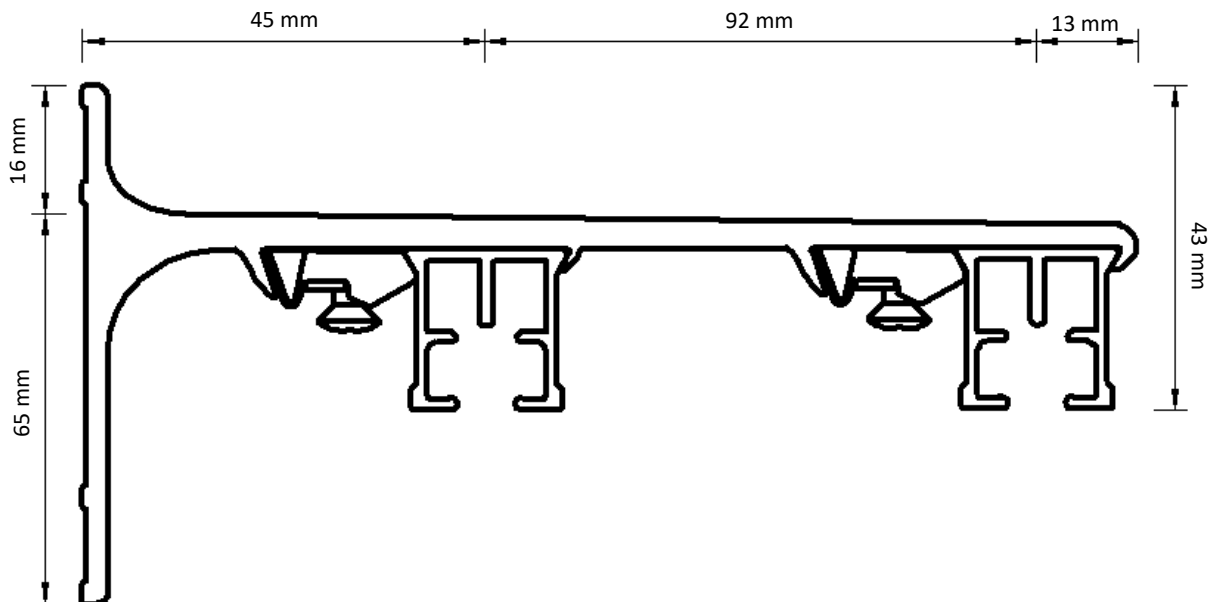

Dimensions illustrated:

- Height from bottom of carrier hole to bottom of track
- Height of bracket
- Length from back of bracket to centre of track
- Length from centre of track to front of bracket
- Height from bottom of track to top of bracket

Adjustable Wall Bracket

Double Adjustable Wall Bracket

Ceiling Bracket

Smart Klick Ceiling Bracket

Aluminium Wall Bracket 7.5 cm

Aluminium Wall Bracket 10 cm

Aluminium Wall Bracket 15 cm Double

Underlap