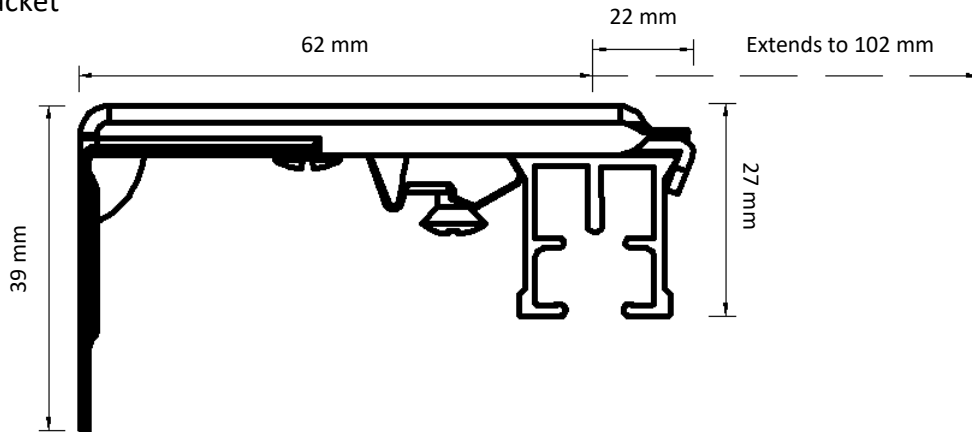

Dimensions illustrated:

- Height from bottom of carrier hole to bottom of track
- Height of bracket
- Length from back of bracket to centre of track
- Length from centre of track to front of bracket
- Height from bottom of track to top of bracket

Adjustable Wall Bracket

Double Adjustable Wall Bracket

Ceiling Bracket

Smart Klick Ceiling Bracket

Aluminium Wall Bracket 7.5 cm

Aluminium Wall Bracket 10 cm

Aluminium Wall Bracket 15 cm Double

Underlap