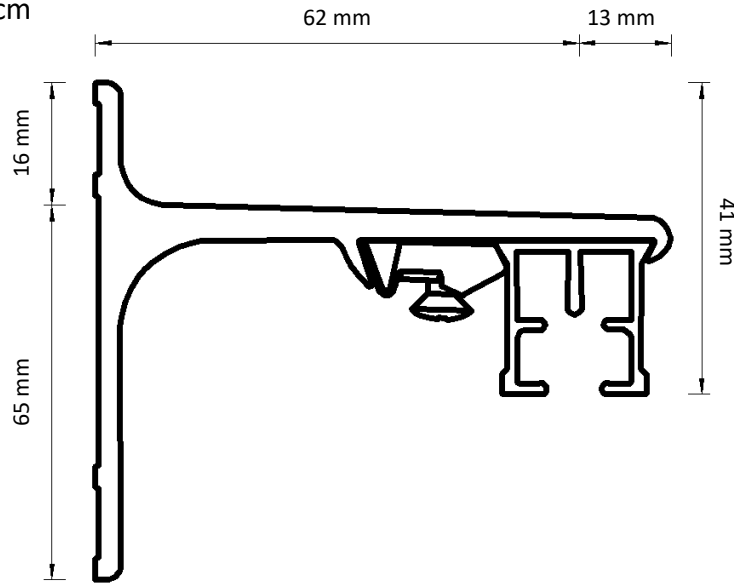

Dimensions illustrated:

- Height from bottom of carrier hole to bottom of track
- Height of bracket
- Length from back of bracket to centre of track
- Length from centre of track to front of bracket
- Height from bottom of track to top of bracket

Adjustable Wall Bracket

Double Adjustable Wall Bracket

Ceiling Bracket

Smart Klick Ceiling Bracket

Aluminium Wall Bracket 7.5 cm

Aluminium Wall Bracket 10 cm

Aluminium Wall Bracket 15 cm Double

Underlap