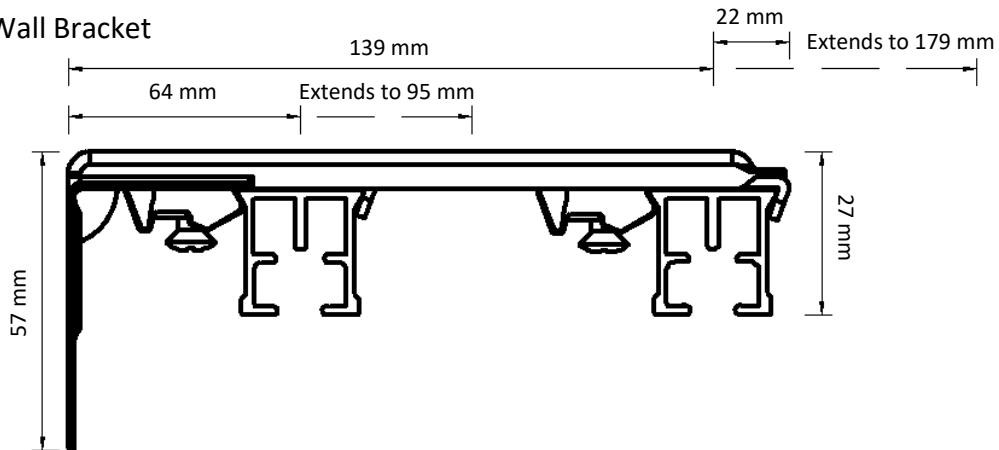

Dimensions illustrated:

- Height from bottom of carrier hole to bottom of track
- Height of bracket
- Length from back of bracket to centre of track
- Length from centre of track to front of bracket
- Height from bottom of track to top of bracket

Adjustable Wall Bracket

Double Adjustable Wall Bracket

Ceiling Bracket

Smart Klick Ceiling Bracket

Aluminium Wall Bracket 7.5 cm

Aluminium Wall Bracket 10 cm

Aluminium Wall Bracket 15 cm Double

Underlap