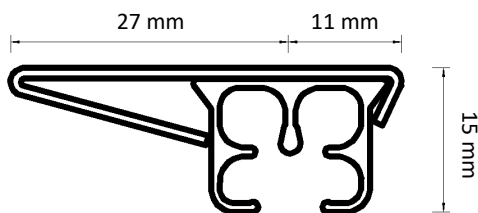

Dimensions illustrated:

- Height from bottom of carrier hole to bottom of track
- Height of bracket
- Length from back of bracket to centre of track
- Length from centre of track to front of bracket
- Height from bottom of track to top of bracket

 <p>19 mm</p> <p>Easyfold</p>	 <p>10 mm</p> <p>Ripple 100</p>	 <p>22 mm</p> <p>Smart Klick</p>	 <p>12 mm</p> <p>Standard</p>
---	--	--	--

Adjustable Wall Bracket

Double Adjustable Wall Bracket

Ceiling Bracket

Smart Klick Ceiling Bracket

Aluminium Wall Bracket 7.5 cm

Aluminium Wall Bracket 10 cm

Aluminium Wall Bracket 15 cm Double

Underlap

Overlap

Prolonged Overlap