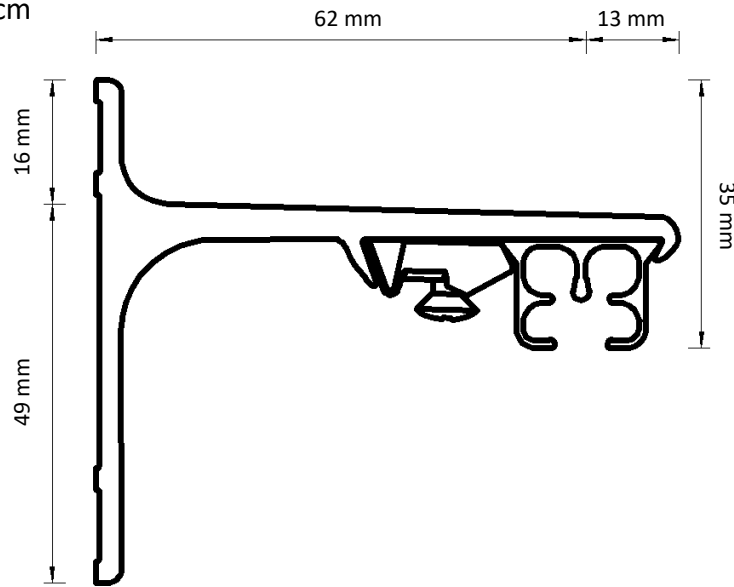

Dimensions illustrated:

- Height from bottom of carrier hole to bottom of track
- Height of bracket
- Length from back of bracket to centre of track
- Length from centre of track to front of bracket
- Height from bottom of track to top of bracket

 <p>19 mm</p> <p>Easyfold</p>	 <p>10 mm</p> <p>Ripple 100</p>	 <p>22 mm</p> <p>Smart Klick</p>	 <p>12 mm</p> <p>Standard</p>
---	--	--	--

Adjustable Wall Bracket

Double Adjustable Wall Bracket

Ceiling Bracket

Smart Klick Ceiling Bracket

Aluminium Wall Bracket 7.5 cm

Aluminium Wall Bracket 10 cm

Aluminium Wall Bracket 15 cm Double

Underlap

Overlap

Prolonged Overlap