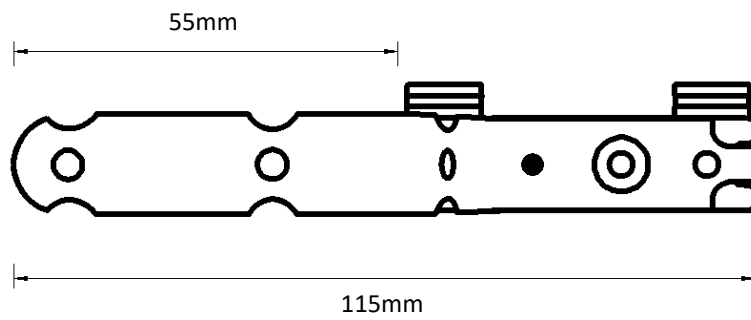

Dimensions illustrated:

- Height from bottom of carrier hole to bottom of track
- Height of bracket
- Length from back of bracket to centre of track
- Length from centre of track to front of bracket
- Height from bottom of track to top of bracket

 <p>19 mm</p> <p>Easyfold</p>	 <p>10 mm</p> <p>Ripple 100</p>	 <p>22 mm</p> <p>Smart Klick</p>	 <p>12 mm</p> <p>Standard</p>
---	--	--	--

Adjustable Wall Bracket

Double Adjustable Wall Bracket

Ceiling Bracket

Smart Klick Ceiling Bracket

Aluminium Wall Bracket 7.5 cm

Aluminium Wall Bracket 10 cm

Aluminium Wall Bracket 15 cm Double

Underlap

Overlap

Prolonged Overlap