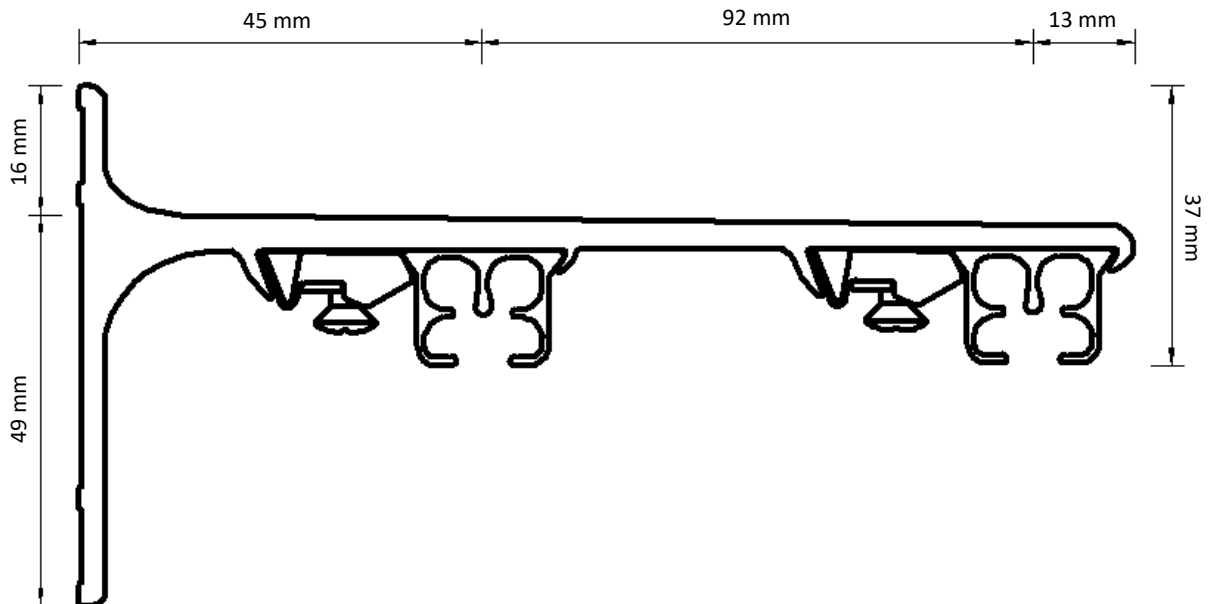

Dimensions illustrated:

- Height from bottom of carrier hole to bottom of track
- Height of bracket
- Length from back of bracket to centre of track
- Length from centre of track to front of bracket
- Height from bottom of track to top of bracket

 <p>19 mm</p> <p>Easyfold</p>	 <p>10 mm</p> <p>Ripple 100</p>	 <p>22 mm</p> <p>Smart Klick</p>	 <p>12 mm</p> <p>Standard</p>
---	--	--	--

Adjustable Wall Bracket

Double Adjustable Wall Bracket

Ceiling Bracket

Smart Klick Ceiling Bracket

Aluminium Wall Bracket 7.5 cm

Aluminium Wall Bracket 10 cm

Aluminium Wall Bracket 15 cm Double

Underlap

Overlap

Prolonged Overlap