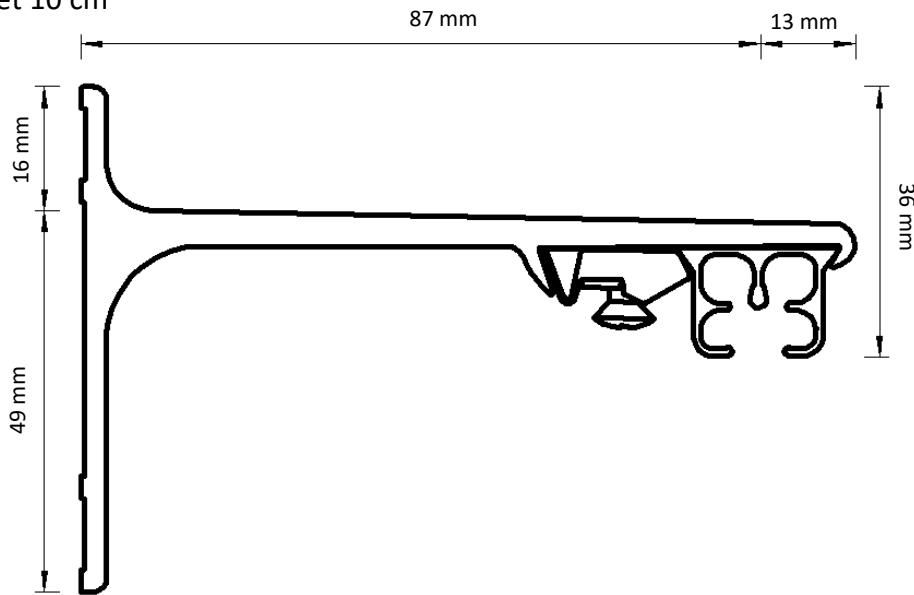

Dimensions illustrated:

- Height from bottom of carrier hole to bottom of track
- Height of bracket
- Length from back of bracket to centre of track
- Length from centre of track to front of bracket
- Height from bottom of track to top of bracket

 <p>19 mm</p> <p>Easyfold</p>	 <p>10 mm</p> <p>Ripple 100</p>	 <p>22 mm</p> <p>Smart Klick</p>	 <p>12 mm</p> <p>Standard</p>
---	--	--	--

Adjustable Wall Bracket

Double Adjustable Wall Bracket

Ceiling Bracket

Smart Klick Ceiling Bracket

Aluminium Wall Bracket 7.5 cm

Aluminium Wall Bracket 10 cm

Aluminium Wall Bracket 15 cm Double

Underlap

Overlap

Prolonged Overlap