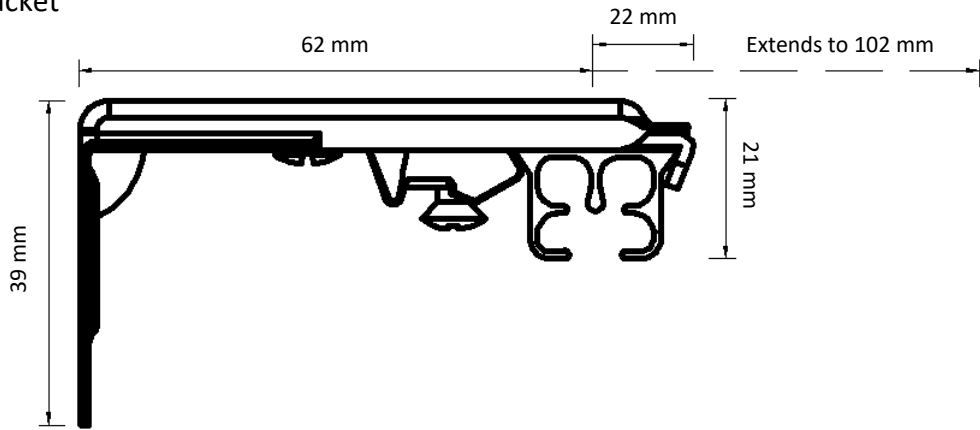

Dimensions illustrated:

- Height from bottom of carrier hole to bottom of track
- Height of bracket
- Length from back of bracket to centre of track
- Length from centre of track to front of bracket
- Height from bottom of track to top of bracket

 <p>19 mm</p> <p>Easyfold</p>	 <p>10 mm</p> <p>Ripple 100</p>	 <p>22 mm</p> <p>Smart Klick</p>	 <p>12 mm</p> <p>Standard</p>
---	--	--	--

Adjustable Wall Bracket

Double Adjustable Wall Bracket

Ceiling Bracket

Smart Klick Ceiling Bracket

Aluminium Wall Bracket 7.5 cm

Aluminium Wall Bracket 10 cm

Aluminium Wall Bracket 15 cm Double

Underlap

Overlap

Prolonged Overlap