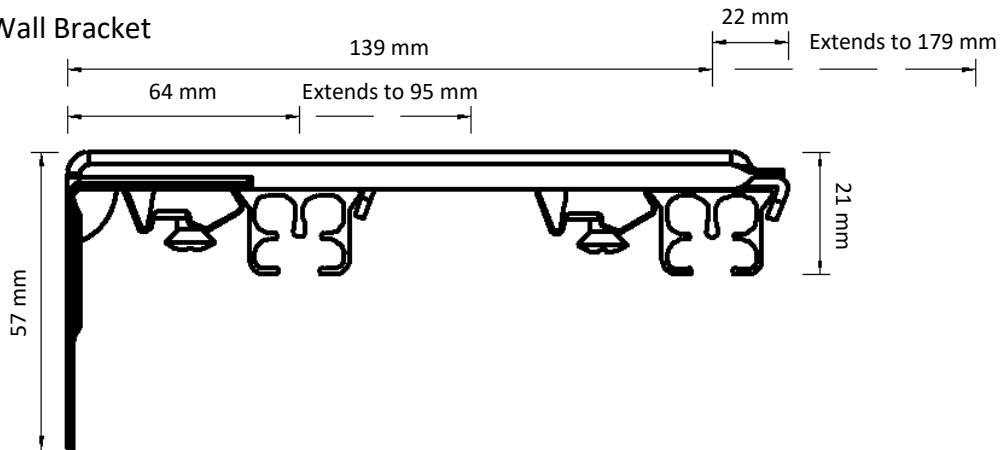

Dimensions illustrated:

- Height from bottom of carrier hole to bottom of track
- Height of bracket
- Length from back of bracket to centre of track
- Length from centre of track to front of bracket
- Height from bottom of track to top of bracket

 <p>19 mm</p> <p>Easyfold</p>	 <p>10 mm</p> <p>Ripple 100</p>	 <p>22 mm</p> <p>Smart Klick</p>	 <p>12 mm</p> <p>Standard</p>
---	--	--	--

Adjustable Wall Bracket

Double Adjustable Wall Bracket

Ceiling Bracket

Smart Klick Ceiling Bracket

Aluminium Wall Bracket 7.5 cm

Aluminium Wall Bracket 10 cm

Aluminium Wall Bracket 15 cm Double

Underlap

Overlap

Prolonged Overlap