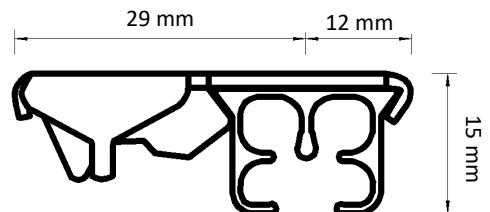

Dimensions illustrated:

- Height from bottom of carrier hole to bottom of track
- Height of bracket
- Length from back of bracket to centre of track
- Length from centre of track to front of bracket
- Height from bottom of track to top of bracket

 <p>19 mm</p> <p>Easyfold</p>	 <p>10 mm</p> <p>Ripple 100</p>	 <p>22 mm</p> <p>Smart Klick</p>	 <p>12 mm</p> <p>Standard</p>
---	--	--	--

Adjustable Wall Bracket

Double Adjustable Wall Bracket

Ceiling Bracket

Smart Klick Ceiling Bracket

Aluminium Wall Bracket 7.5 cm

Aluminium Wall Bracket 10 cm

Aluminium Wall Bracket 15 cm Double

Underlap

Overlap

Prolonged Overlap