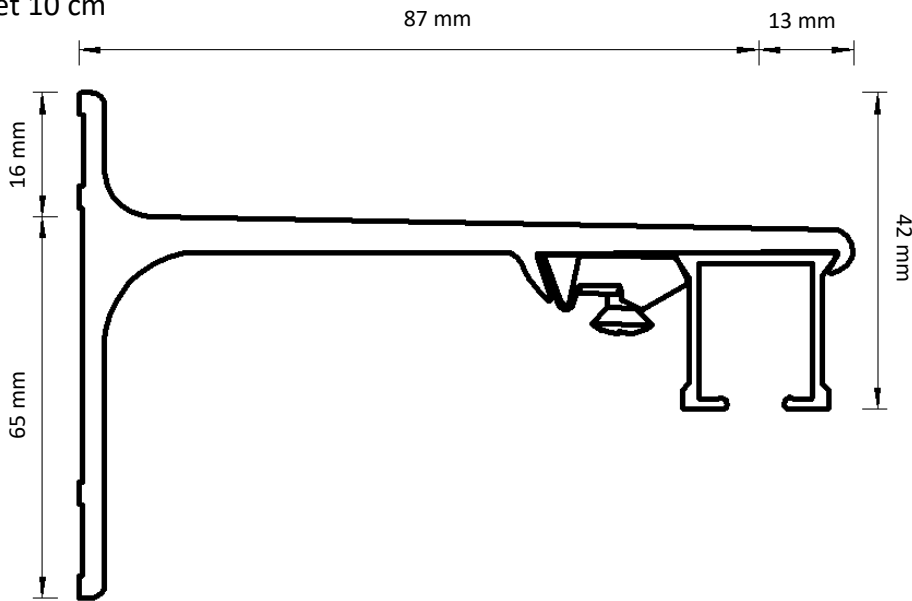

Dimensions illustrated:

- Height from bottom of carrier hole to bottom of track
- Height of bracket
- Length from back of bracket to centre of track
- Length from centre of track to front of bracket
- Height from bottom of track to top of bracket

 <p>19 mm</p> <p>Easyfold</p>	 <p>10 mm</p> <p>Ripple 100</p>	 <p>22 mm</p> <p>Smart Klick</p>	 <p>12 mm</p> <p>Standard</p>
---	--	--	--

Adjustable Wall Bracket

Double Adjustable Wall Bracket

Ceiling Bracket

Smart Klick Ceiling Bracket

Aluminium Wall Bracket 7.5 cm

Aluminium Wall Bracket 10 cm

Aluminium Wall Bracket 15 cm Double