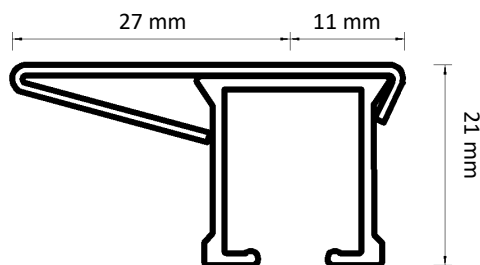

Dimensions illustrated:

- Height from bottom of carrier hole to bottom of track
- Height of bracket
- Length from back of bracket to centre of track
- Length from centre of track to front of bracket
- Height from bottom of track to top of bracket

 <p>19 mm</p> <p>Easyfold</p>	 <p>10 mm</p> <p>Ripple 100</p>	 <p>22 mm</p> <p>Smart Klick</p>	 <p>12 mm</p> <p>Standard</p>
---	--	--	--

Adjustable Wall Bracket

Double Adjustable Wall Bracket

Ceiling Bracket

Smart Klick Ceiling Bracket

Aluminium Wall Bracket 7.5 cm

Aluminium Wall Bracket 10 cm

Aluminium Wall Bracket 15 cm Double