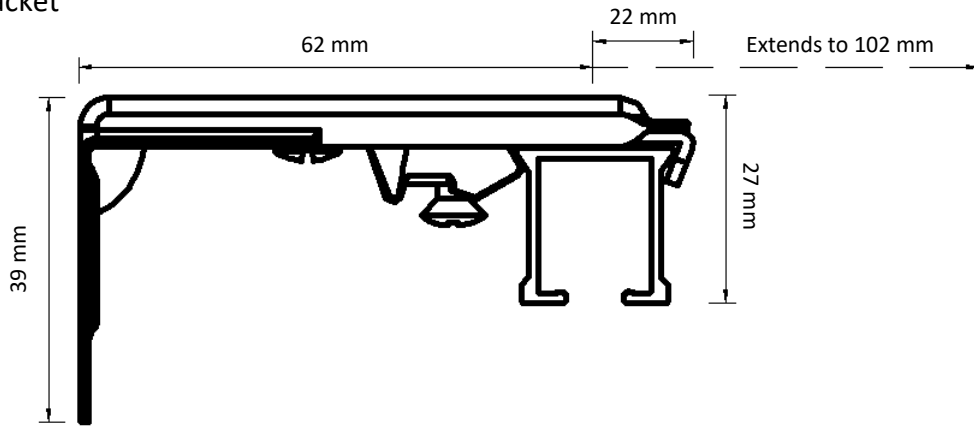

Dimensions illustrated:

- Height from bottom of carrier hole to bottom of track
- Height of bracket
- Length from back of bracket to centre of track
- Length from centre of track to front of bracket
- Height from bottom of track to top of bracket

 <p>19 mm</p> <p>Easyfold</p>	 <p>10 mm</p> <p>Ripple 100</p>	 <p>22 mm</p> <p>Smart Klick</p>	 <p>12 mm</p> <p>Standard</p>
---	--	--	--

Adjustable Wall Bracket

Double Adjustable Wall Bracket

Ceiling Bracket