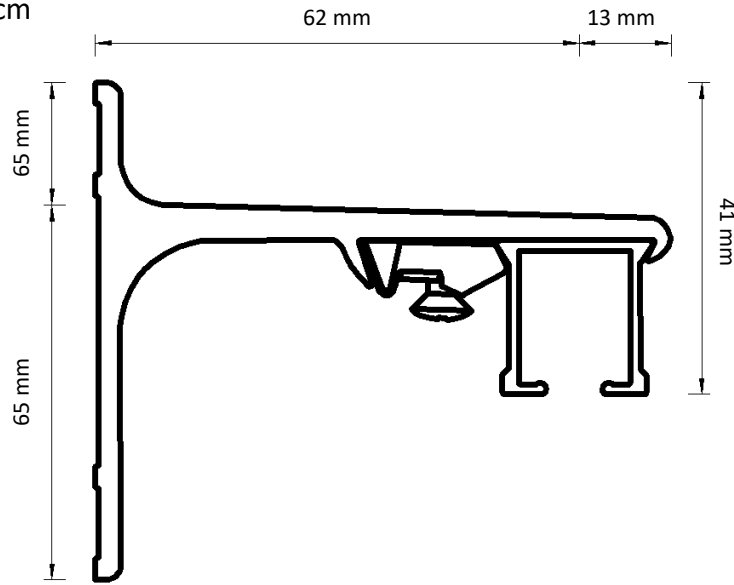

Dimensions illustrated:

- Height from bottom of carrier hole to bottom of track
- Height of bracket
- Length from back of bracket to centre of track
- Length from centre of track to front of bracket
- Height from bottom of track to top of bracket

 <p>19 mm</p> <p>Easyfold</p>	 <p>10 mm</p> <p>Ripple 100</p>	 <p>22 mm</p> <p>Smart Klick</p>	 <p>12 mm</p> <p>Standard</p>
---	--	--	--

Adjustable Wall Bracket

Double Adjustable Wall Bracket

Ceiling Bracket

Smart Klick Ceiling Bracket

Aluminium Wall Bracket 7.5 cm

Aluminium Wall Bracket 10 cm

Aluminium Wall Bracket 15 cm Double