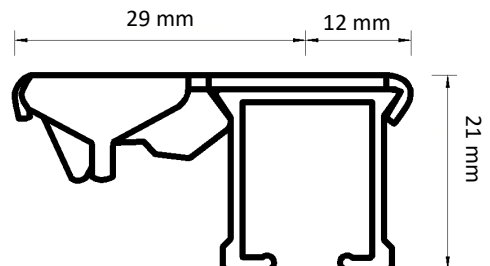

Dimensions illustrated:

- Height from bottom of carrier hole to bottom of track
- Height of bracket
- Length from back of bracket to centre of track
- Length from centre of track to front of bracket
- Height from bottom of track to top of bracket

 <p>19 mm</p> <p>Easyfold</p>	 <p>10 mm</p> <p>Ripple 100</p>	 <p>22 mm</p> <p>Smart Klick</p>	 <p>12 mm</p> <p>Standard</p>
---	--	--	--

Adjustable Wall Bracket

Double Adjustable Wall Bracket

Ceiling Bracket

Smart Klick Ceiling Bracket

Aluminium Wall Bracket 7.5 cm

Aluminium Wall Bracket 10 cm

Aluminium Wall Bracket 15 cm Double