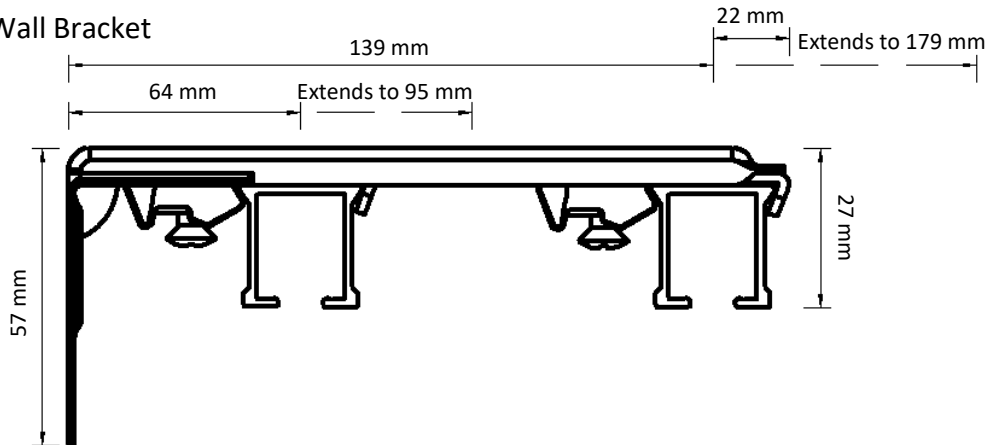

Dimensions illustrated:

- Height from bottom of carrier hole to bottom of track
- Height of bracket
- Length from back of bracket to centre of track
- Length from centre of track to front of bracket
- Height from bottom of track to top of bracket

 <p>19 mm</p> <p>Easyfold</p>	 <p>10 mm</p> <p>Ripple 100</p>	 <p>22 mm</p> <p>Smart Klick</p>	 <p>12 mm</p> <p>Standard</p>
---	--	--	--

Adjustable Wall Bracket

Double Adjustable Wall Bracket

Ceiling Bracket